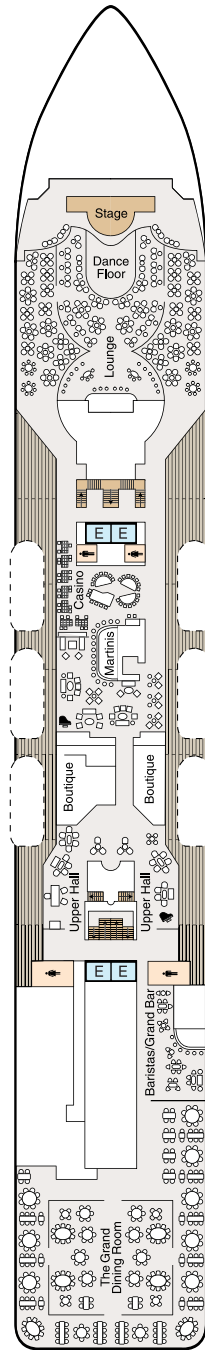

# DECK PLANS | INSIGNIA

## SYMBOL LEGEND

- ♣♣ Restrooms
- E Elevator
- 👕 Launderette
- OV Obstructed Views
- Quad with Pullman
- ★ ★ Quad with Sofabed
- || Connecting Staterooms
- ♿ Wheelchair Accessible
- ▲ Triple with Pullman
- ★ Triple with Sofabed
- ◇ 3rd guest occupancy available upon request

### DECK 10

- Toscana
- Polo Grill
- Library
- Fitness Track
- Horizons
- Artist Loft, available on World Cruises

### DECK 8

- Bridge
- Staterooms

**DECK 7**

- Launderette
- Staterooms

**DECK 6**

- Staterooms

**DECK 5**

- Show Lounge
- Boutiques
- Upper Hall
- Oceania Club
- Ambassador Desk
- Martinis
- Casino
- Baristas
- The Grand Bar
- The Grand Dining Room