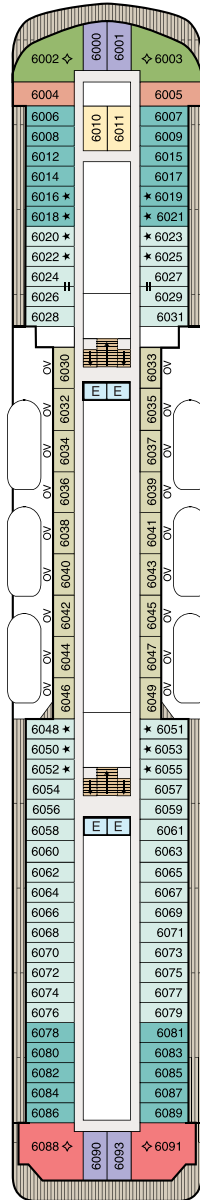

## SYMBOL LEGEND

- ♣♣ Restrooms
- E Elevator
- 👕 Launderette
- OV Obstructed Views
- Quad with Pullman
- ★ ★ Quad with Sofabed
- || Connecting Staterooms
- ♿ Wheelchair Accessible
- ▲ Triple with Pullman
- ★ Triple with Sofabed
- ◇ 3rd guest occupancy available upon request

## STATEROOM COLOR LEGEND

OS	VS	PH1	PH2	PH3	A1	A2	A3
B1	B2	C1	C2	D	E	F	G

### DECK 10

- Toscana
- Polo Grill
- Library
- Fitness Track
- Horizons
- Artist Loft, available on World Cruises

### DECK 8

- Bridge
- Staterooms

**DECK 7**

- Launderette
- Staterooms

**DECK 6**

- Staterooms

**DECK 5**

- Show Lounge
- Boutiques
- Upper Hall
- Oceania Club
- Ambassador Desk
- Martinis
- Casino
- Baristas
- The Grand Bar
- The Grand Dining Room