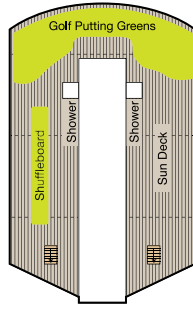

DECK PLANS | INSIGNIA

SYMBOL LEGEND

- ♣♣ Restrooms
- E Elevator
- 👕 Launderette
- OV Obstructed Views
- Quad with Pullman
- ★ ★ Quad with Sofabed
- || Connecting Staterooms
- ♿ Wheelchair Accessible
- ▲ Triple with Pullman
- ★ Triple with Sofabed
- 3rd guest occupancy available upon request

STATEROOM COLOR LEGEND

OS	VS	PH1	PH2	PH3	A1	A2	A3
B1	B2	C1	C2	D	E	F	G