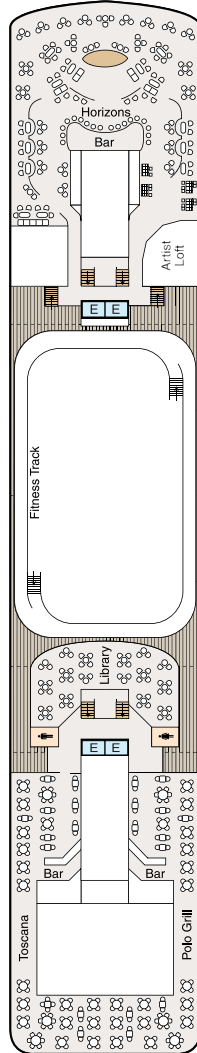

## SYMBOL LEGEND

- ♣♣ Restrooms
- E Elevator
- 👕 Launderette
- OV Obstructed Views
- Quad with Pullman
- ★ ★ Quad with Sofabed
- || Connecting Staterooms
- ♿ Wheelchair Accessible
- ▲ Triple with Pullman
- ★ Triple with Sofabed
- ◇ 3rd guest occupancy available upon request

## STATEROOM COLOR LEGEND

OS	VS	PH1	PH2	PH3	A1	A2	A3
B1	B2	C1	C2	D	E	F	G

### DECK 10

- Toscana
- Polo Grill
- Library
- Fitness Track
- Horizons
- Artist Loft, available on World Cruises

### DECK 8

- Bridge
- Staterooms

**DECK 7**

- Launderette
- Staterooms

**DECK 6**

- Staterooms

**DECK 5**

- Show Lounge
- Boutiques
- Upper Hall
- Oceania Club
- Ambassador Desk
- Martinis
- Casino
- Baristas
- The Grand Bar
- The Grand Dining Room