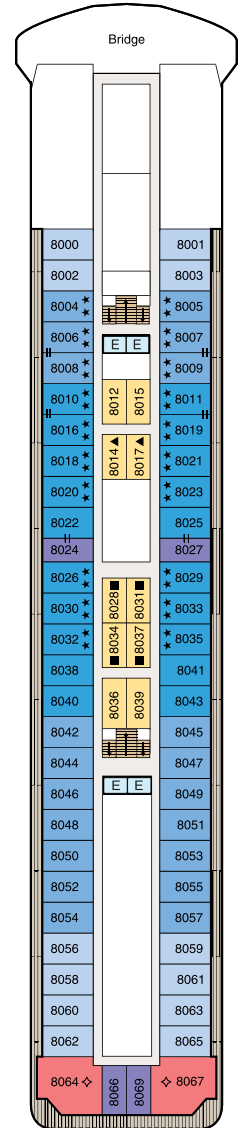

DECK 8

- Bridge
- Staterooms