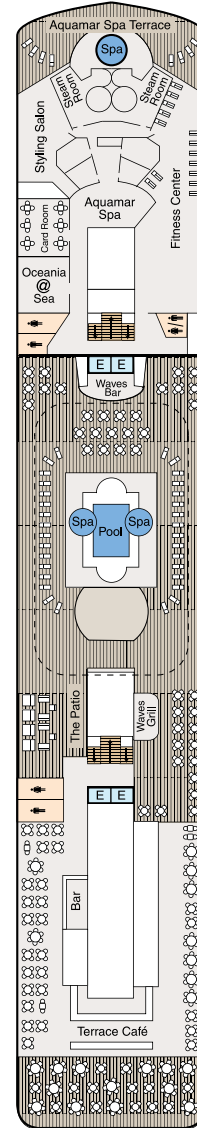

## SYMBOL LEGEND

- ♣♣ Restrooms
- E Elevator
- 👕 Launderette
- OV Obstructed Views
- Quad with Pullman
- ★ ★ Quad with Sofabed
- || Connecting Staterooms
- ♿ Wheelchair Accessible
- ▲ Triple with Pullman
- ★ Triple with Sofabed
- ◇ 3rd guest occupancy available upon request

## STATEROOM COLOR LEGEND

OS	VS	PH1	PH2	PH3	A1	A2	A3
B1	B2	C1	C2	D	E	F	G

### DECK 11

- Golf Putting Greens
- Shuffleboard
- Sun Deck

### DECK 10

- Toscana
- Polo Grill
- Library
- Fitness Track
- Horizons
- Artist Loft, available on World Cruises