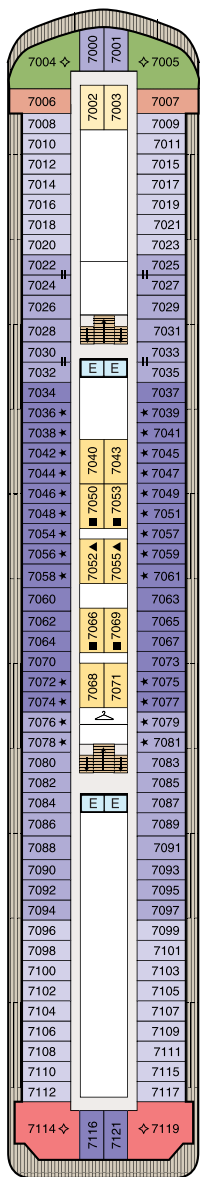

## SYMBOL LEGEND

- ♣♣ Restrooms
- E Elevator
- 👕 Launderette
- OV Obstructed Views
- Quad with Pullman
- ★ ★ Quad with Sofabed
- || Connecting Staterooms
- ♿ Wheelchair Accessible
- ▲ Triple with Pullman
- ★ Triple with Sofabed
- ◇ 3rd guest occupancy available upon request

## STATEROOM COLOR LEGEND

OS	VS	PH1	PH2	PH3	A1	A2	A3
B1	B2	C1	C2	D	E	F	G

### DECK 10

- Toscana
- Polo Grill
- Library
- Fitness Track
- Horizons
- Artist Loft, available on World Cruises

### DECK 8

- Bridge
- Staterooms

**DECK 7**

- Launderette
- Staterooms

**DECK 6**

- Staterooms

**DECK 5**

- Show Lounge
- Boutiques
- Upper Hall
- Oceania Club
- Ambassador Desk
- Martinis
- Casino
- Baristas
- The Grand Bar
- The Grand Dining Room