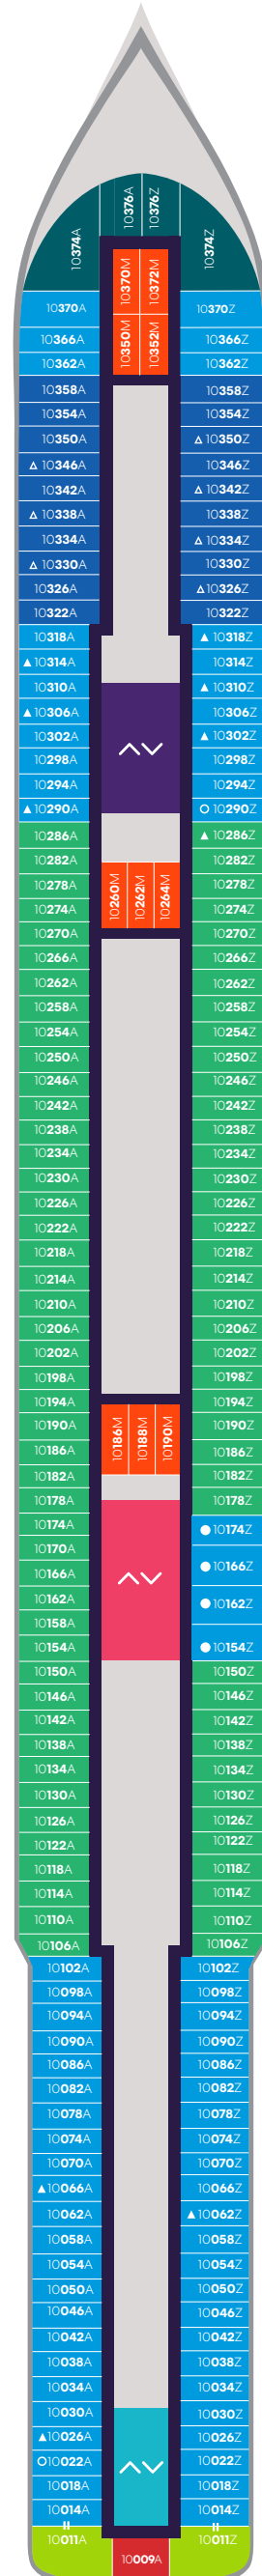

Deck

4

RESILIENT LADY

A Portside Left

Z Starboard Right

Key

Sailor Areas & Corridors

Crew Areas

# RESILIENT LADY

Deck

RESILIENT LADY

Key

-  Crew Areas
-  Circular Stairs
-  Stairwells
-  Elevator & Stairs
-  Accessible Head
-  The Head

Deck

7

RESILIENT LADY

## Key

- SCP Cheeky Corner Suite – Pretty Big Terrace
- SAP Sweet Aft Suite – Pretty Big Terrace
- TX XL Sea Terrace
- TC Central Sea Terrace
- TR The Sea Terrace
- VI Solo Sea View
- VW The Sea View
- IN The Insider
- Sailor Areas & Corridors
- Crew Areas
- ^v Elevator & Stairs
- ♣ Sleeps 1
- ▲ Sleeps 3; Includes a pullman bed
- △ Sleeps 3; Includes an extra lower bed
- Accessible cabin
- Ambulatory cabin
- || Connecting cabins

# RESILIENT LADY

▲ Portside Left

▲ Starboard Right