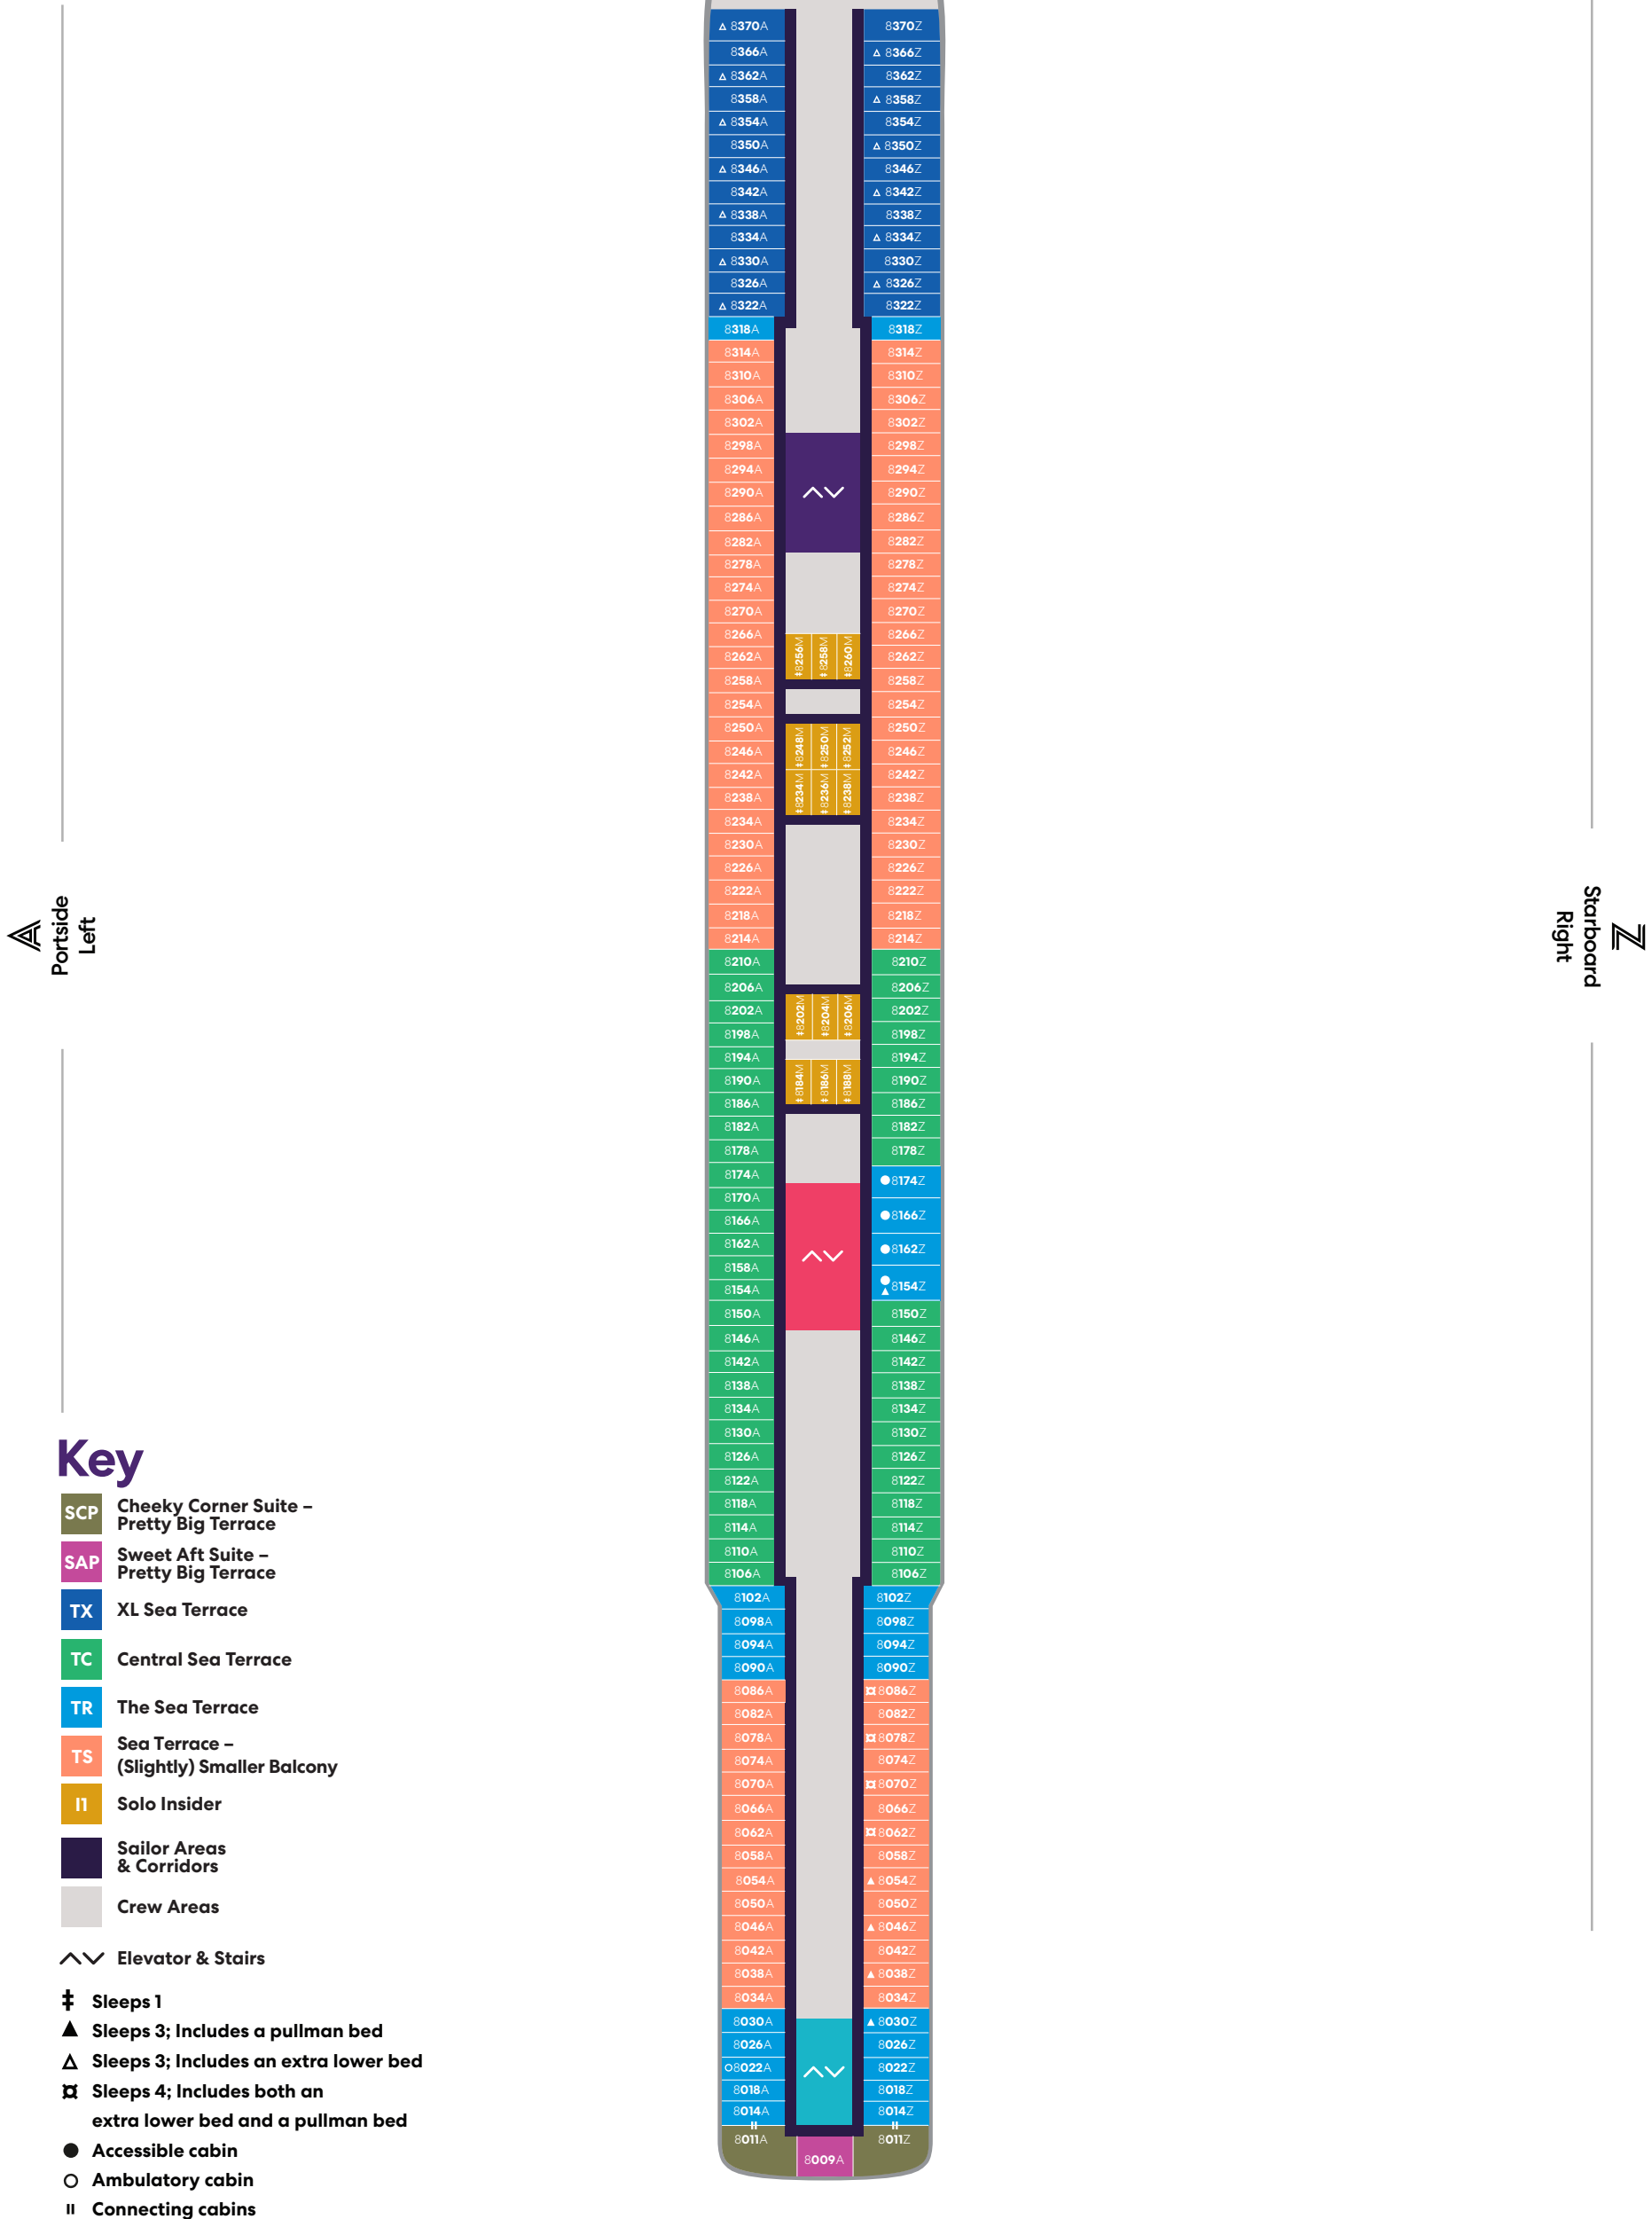

Deck

RESILIENT LADY

Key

- SCP Cheeky Corner Suite – Pretty Big Terrace
- SAP Sweet Aft Suite – Pretty Big Terrace
- TX XL Sea Terrace
- TC Central Sea Terrace
- TR The Sea Terrace
- TS Sea Terrace – (Slightly) Smaller Balcony
- II Solo Insider
- Sailor Areas & Corridors
- Crew Areas
- ^v Elevator & Stairs
- ‡ Sleeps 1
- ▲ Sleeps 3; Includes a pullman bed
- △ Sleeps 3; Includes an extra lower bed
- ☒ Sleeps 4; Includes both an extra lower bed and a pullman bed
- Accessible cabin
- Ambulatory cabin
- || Connecting cabins