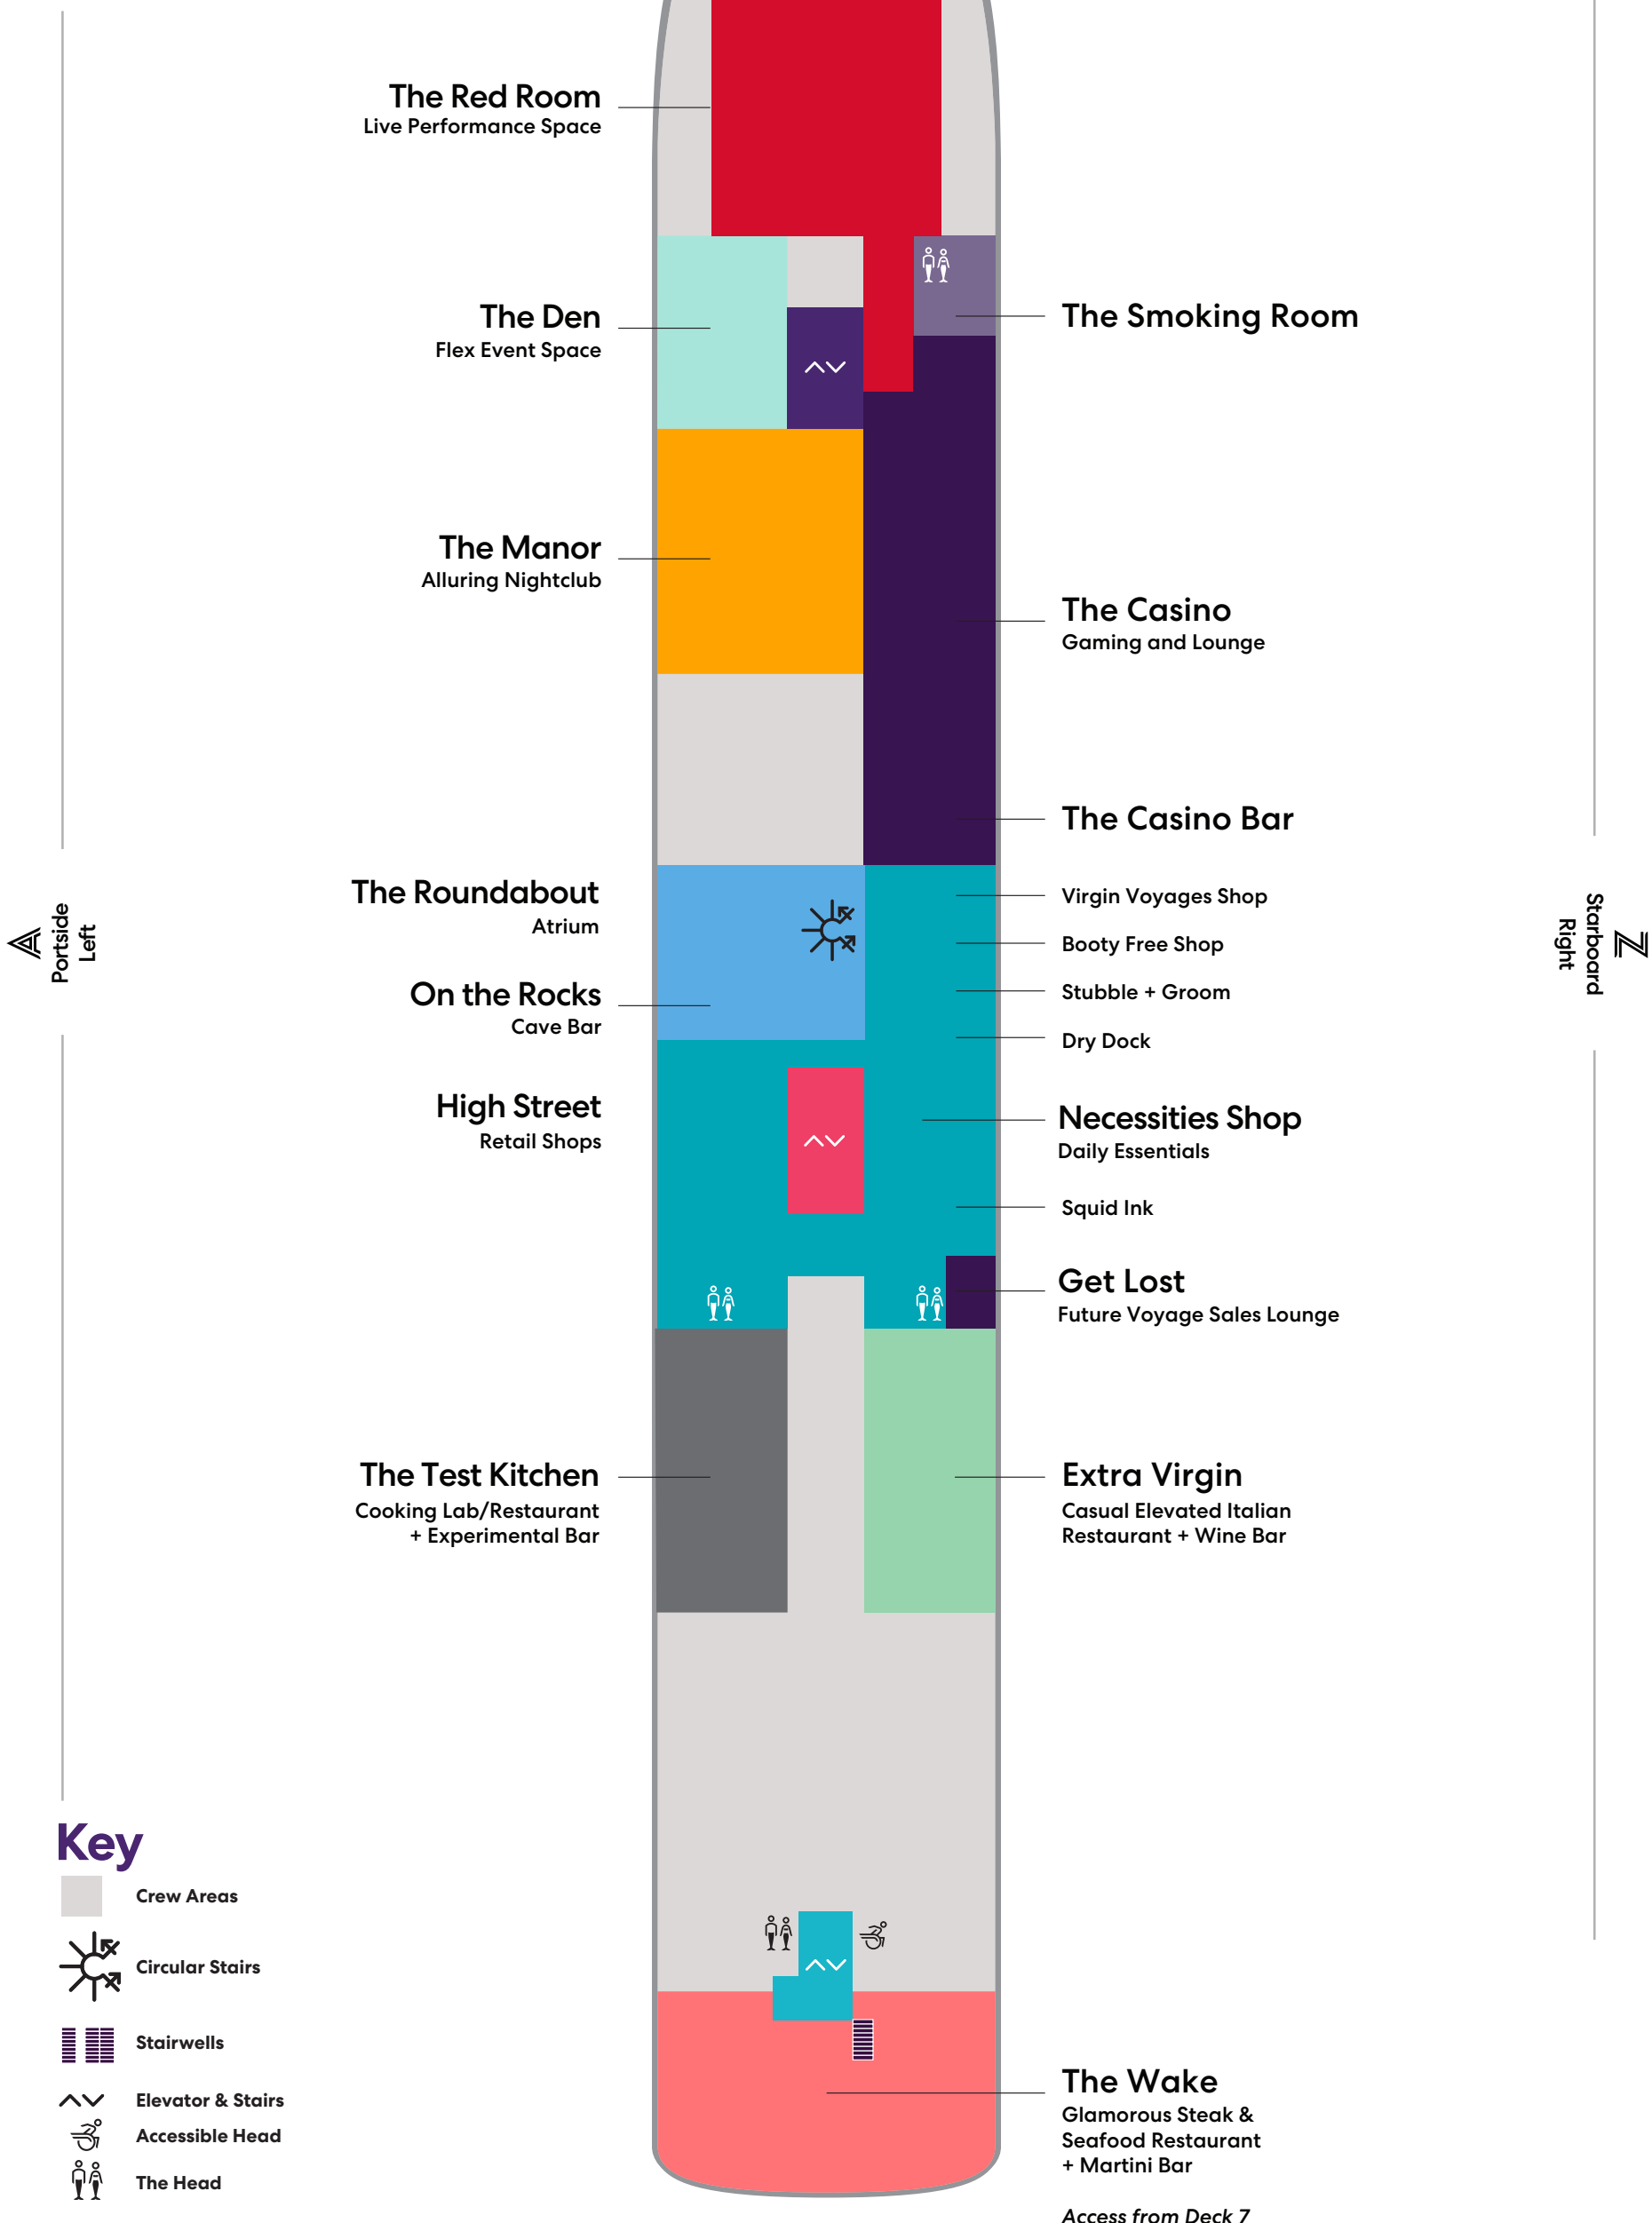

Deck

4

RESILIENT LADY

A Portside Left

Z Starboard Right

Key

Sailor Areas & Corridors

Crew Areas

# RESILIENT LADY

Deck

RESILIENT LADY

Key

-  Crew Areas
-  Circular Stairs
-  Stairwells
-  Elevator & Stairs
-  Accessible Head
-  The Head

Deck

7

RESILIENT LADY

**The Red Room**  
Live Performance Space

**The Groupie**  
Private Karaoke

**The Manor**  
Alluring Nightclub

**Draught Haus**  
Local Tap Room

**The Roundabout**  
Atrium

**Lick Me Till Ice Cream**  
Scoop Shop