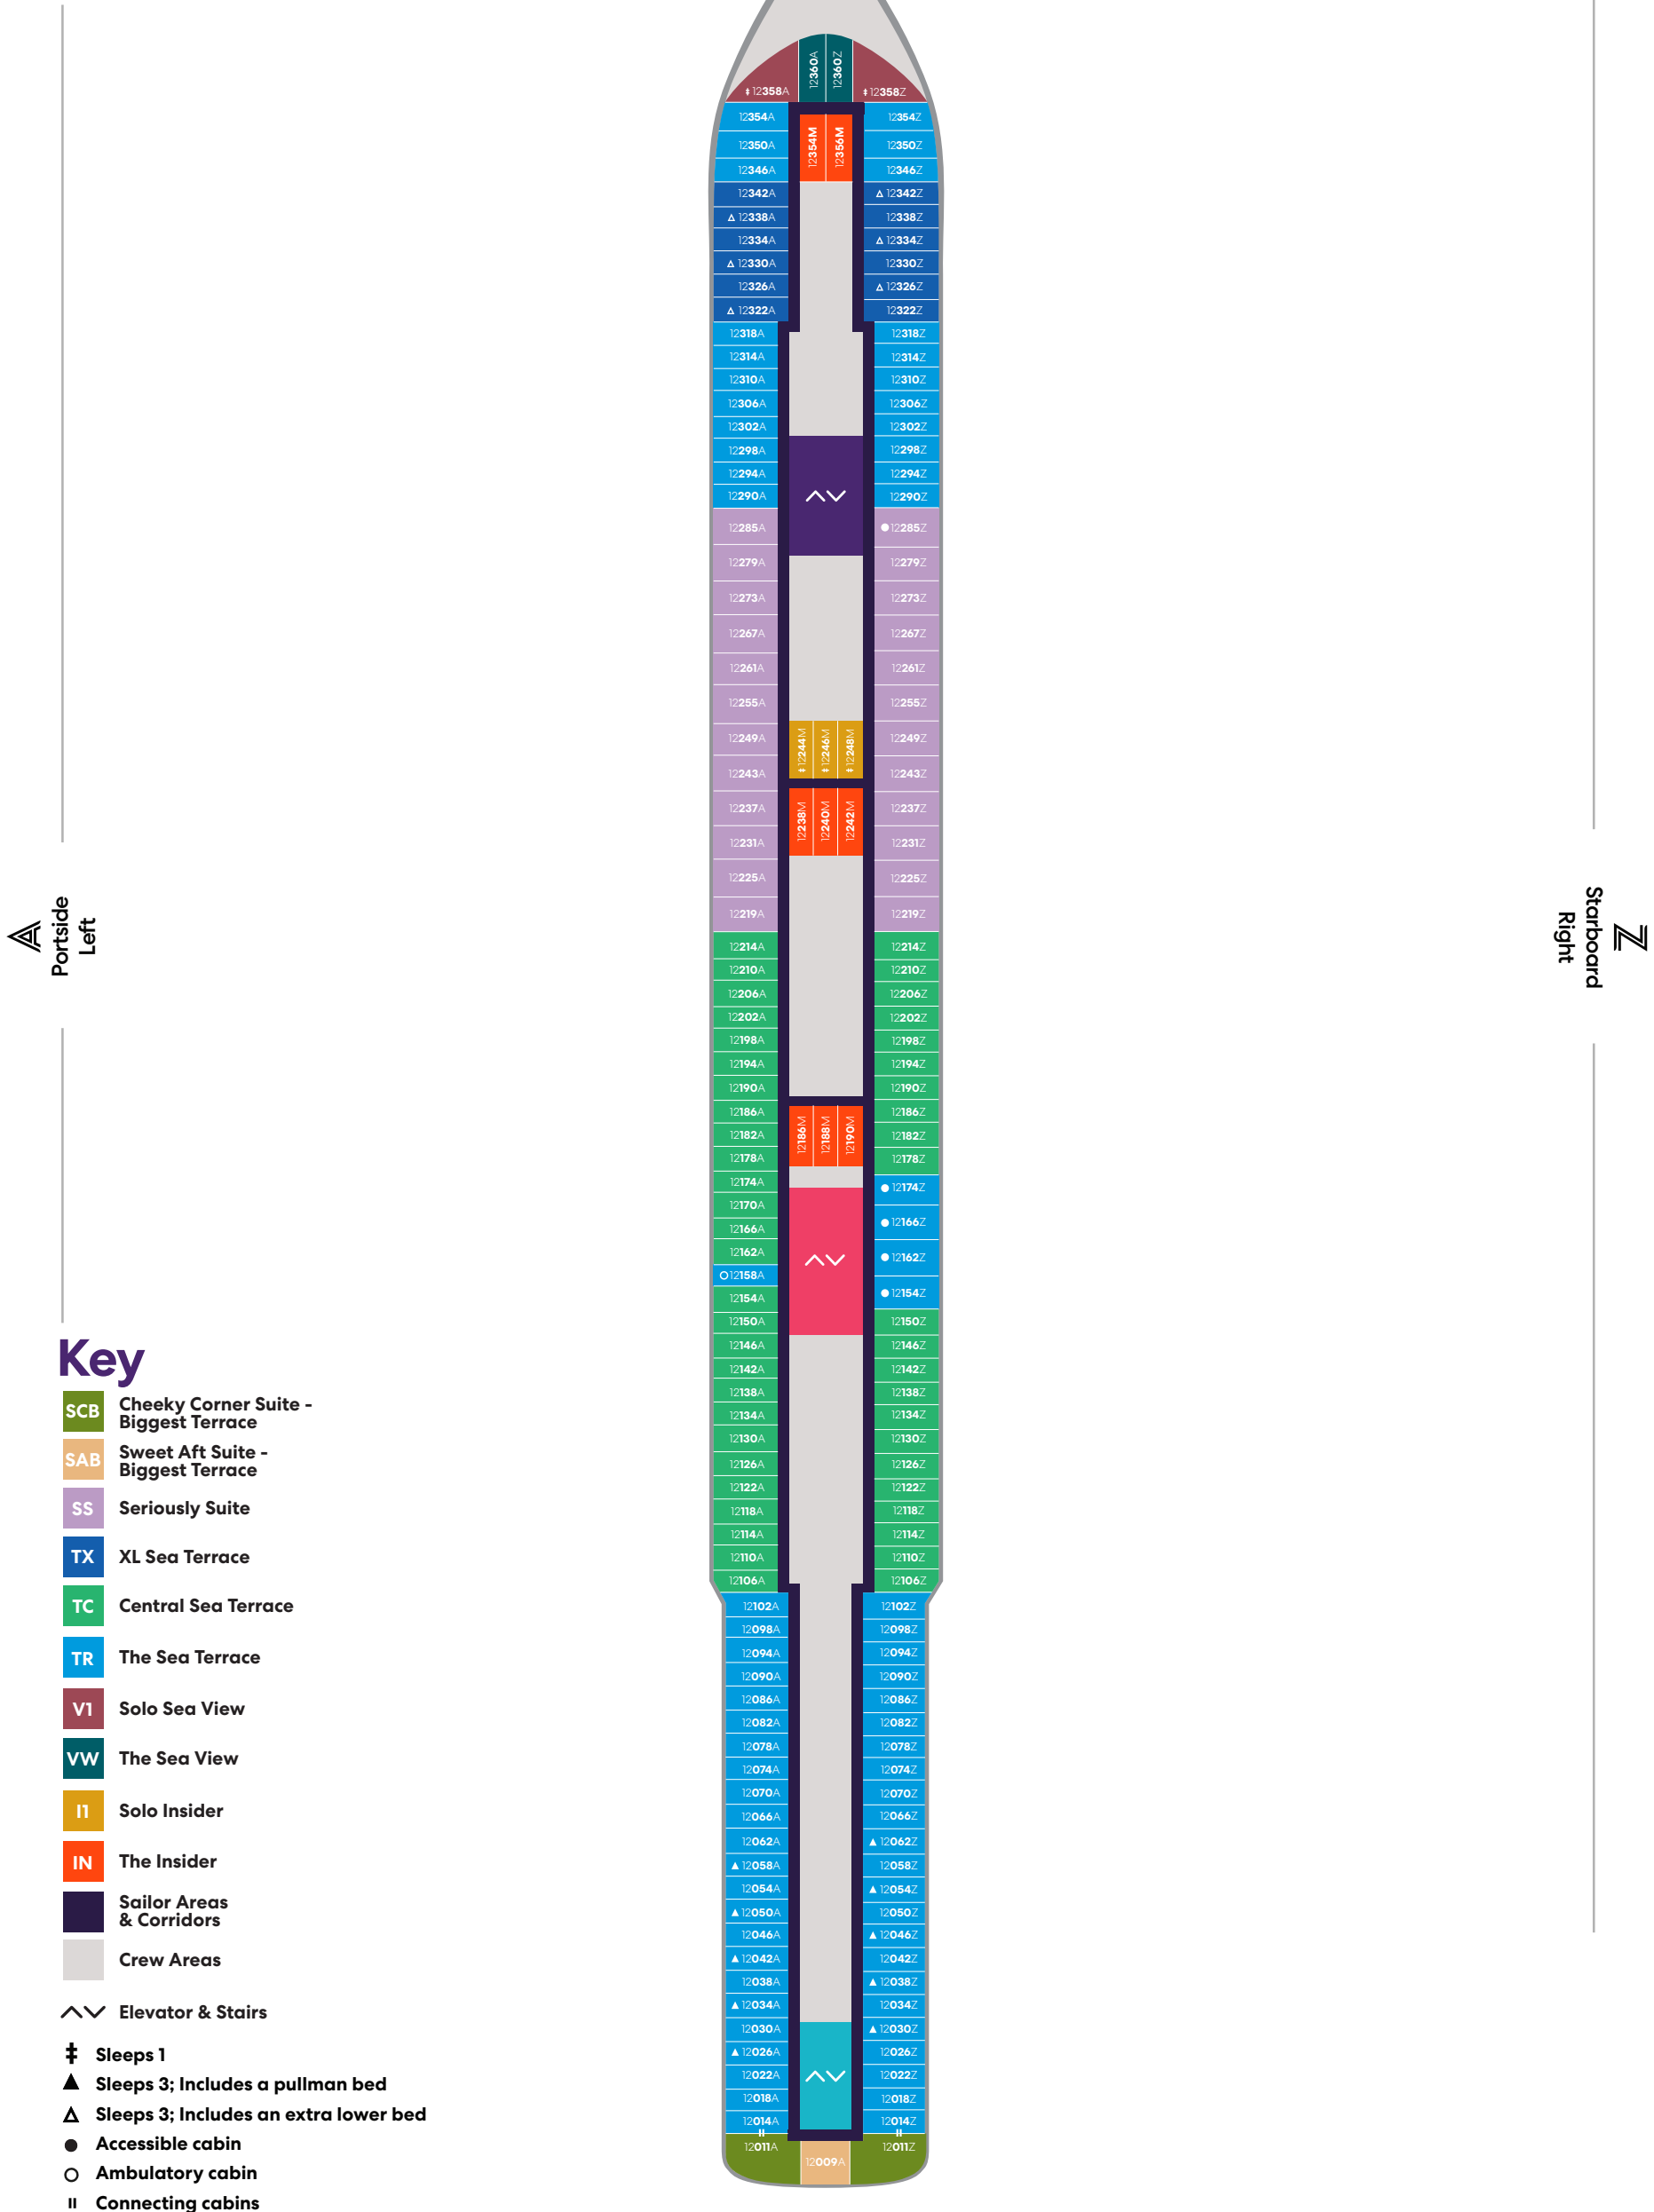

Deck

12

RESILIENT LADY

Portside
Left

Starboard
Right

Key

- SCB Cheeky Corner Suite - Biggest Terrace
- SAB Sweet Aft Suite - Biggest Terrace
- SS Seriously Suite
- TX XL Sea Terrace
- TC Central Sea Terrace
- TR The Sea Terrace
- VI Solo Sea View
- VW The Sea View
- II Solo Insider
- IN The Insider
- Sailor Areas & Corridors
- Crew Areas
- ↕ Elevator & Stairs
- ‡ Sleeps 1
- ▲ Sleeps 3; Includes a pullman bed
- △ Sleeps 3; Includes an extra lower bed
- Accessible cabin
- Ambulatory cabin
- || Connecting cabins