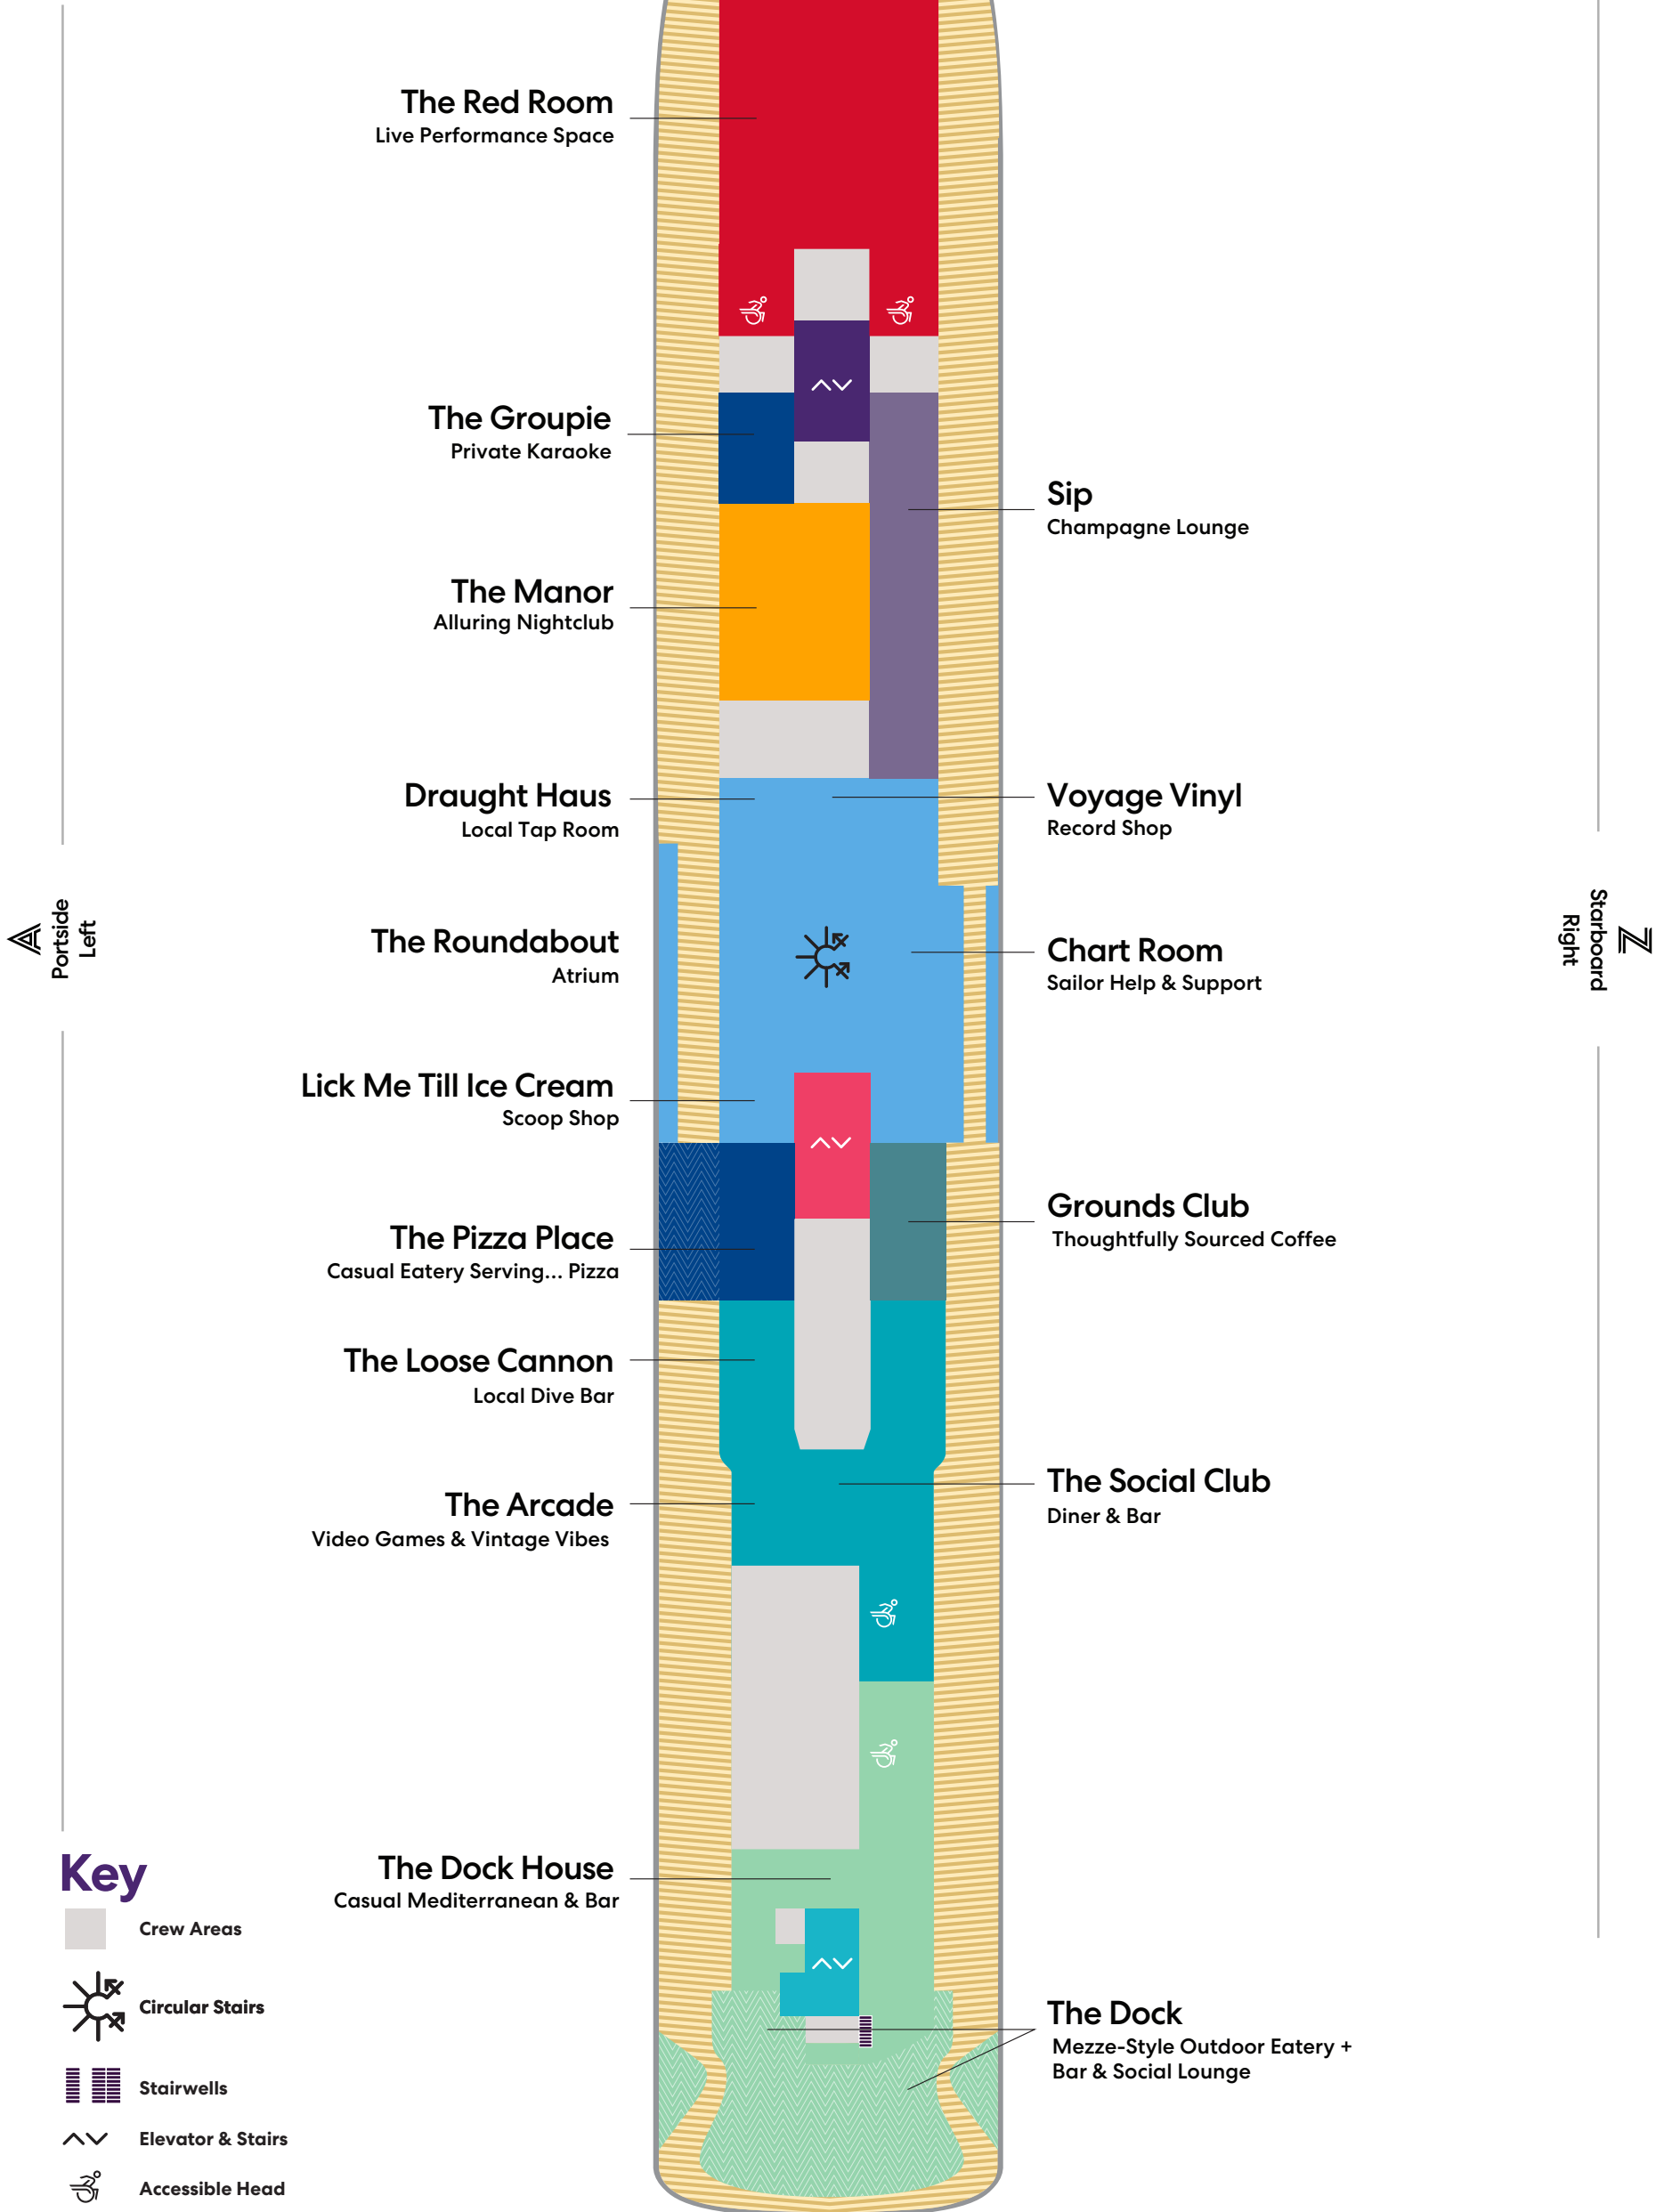

Deck

4

RESILIENT LADY

A Portside Left

Z Starboard Right

Key

Sailor Areas & Corridors

Crew Areas

# RESILIENT LADY

Deck

RESILIENT LADY

Key

-  Crew Areas
-  Circular Stairs
-  Stairwells
-  Elevator & Stairs
-  Accessible Head
-  The Head

Deck

7

RESILIENT LADY

**The Red Room**  
Live Performance Space

**The Groupie**  
Private Karaoke

**The Manor**  
Alluring Nightclub

**Draught Haus**  
Local Tap Room

**The Roundabout**  
Atrium

**Lick Me Till Ice Cream**  
Scoop Shop

**Voyage Vinyl**  
Record Shop

**Chart Room**  
Sailor Help & Support

**Grounds Club**  
Thoughtfully Sourced Coffee

**The Social Club**  
Diner & Bar

**The Dock**  
Mezze-Style Outdoor Eatery +  
Bar & Social Lounge