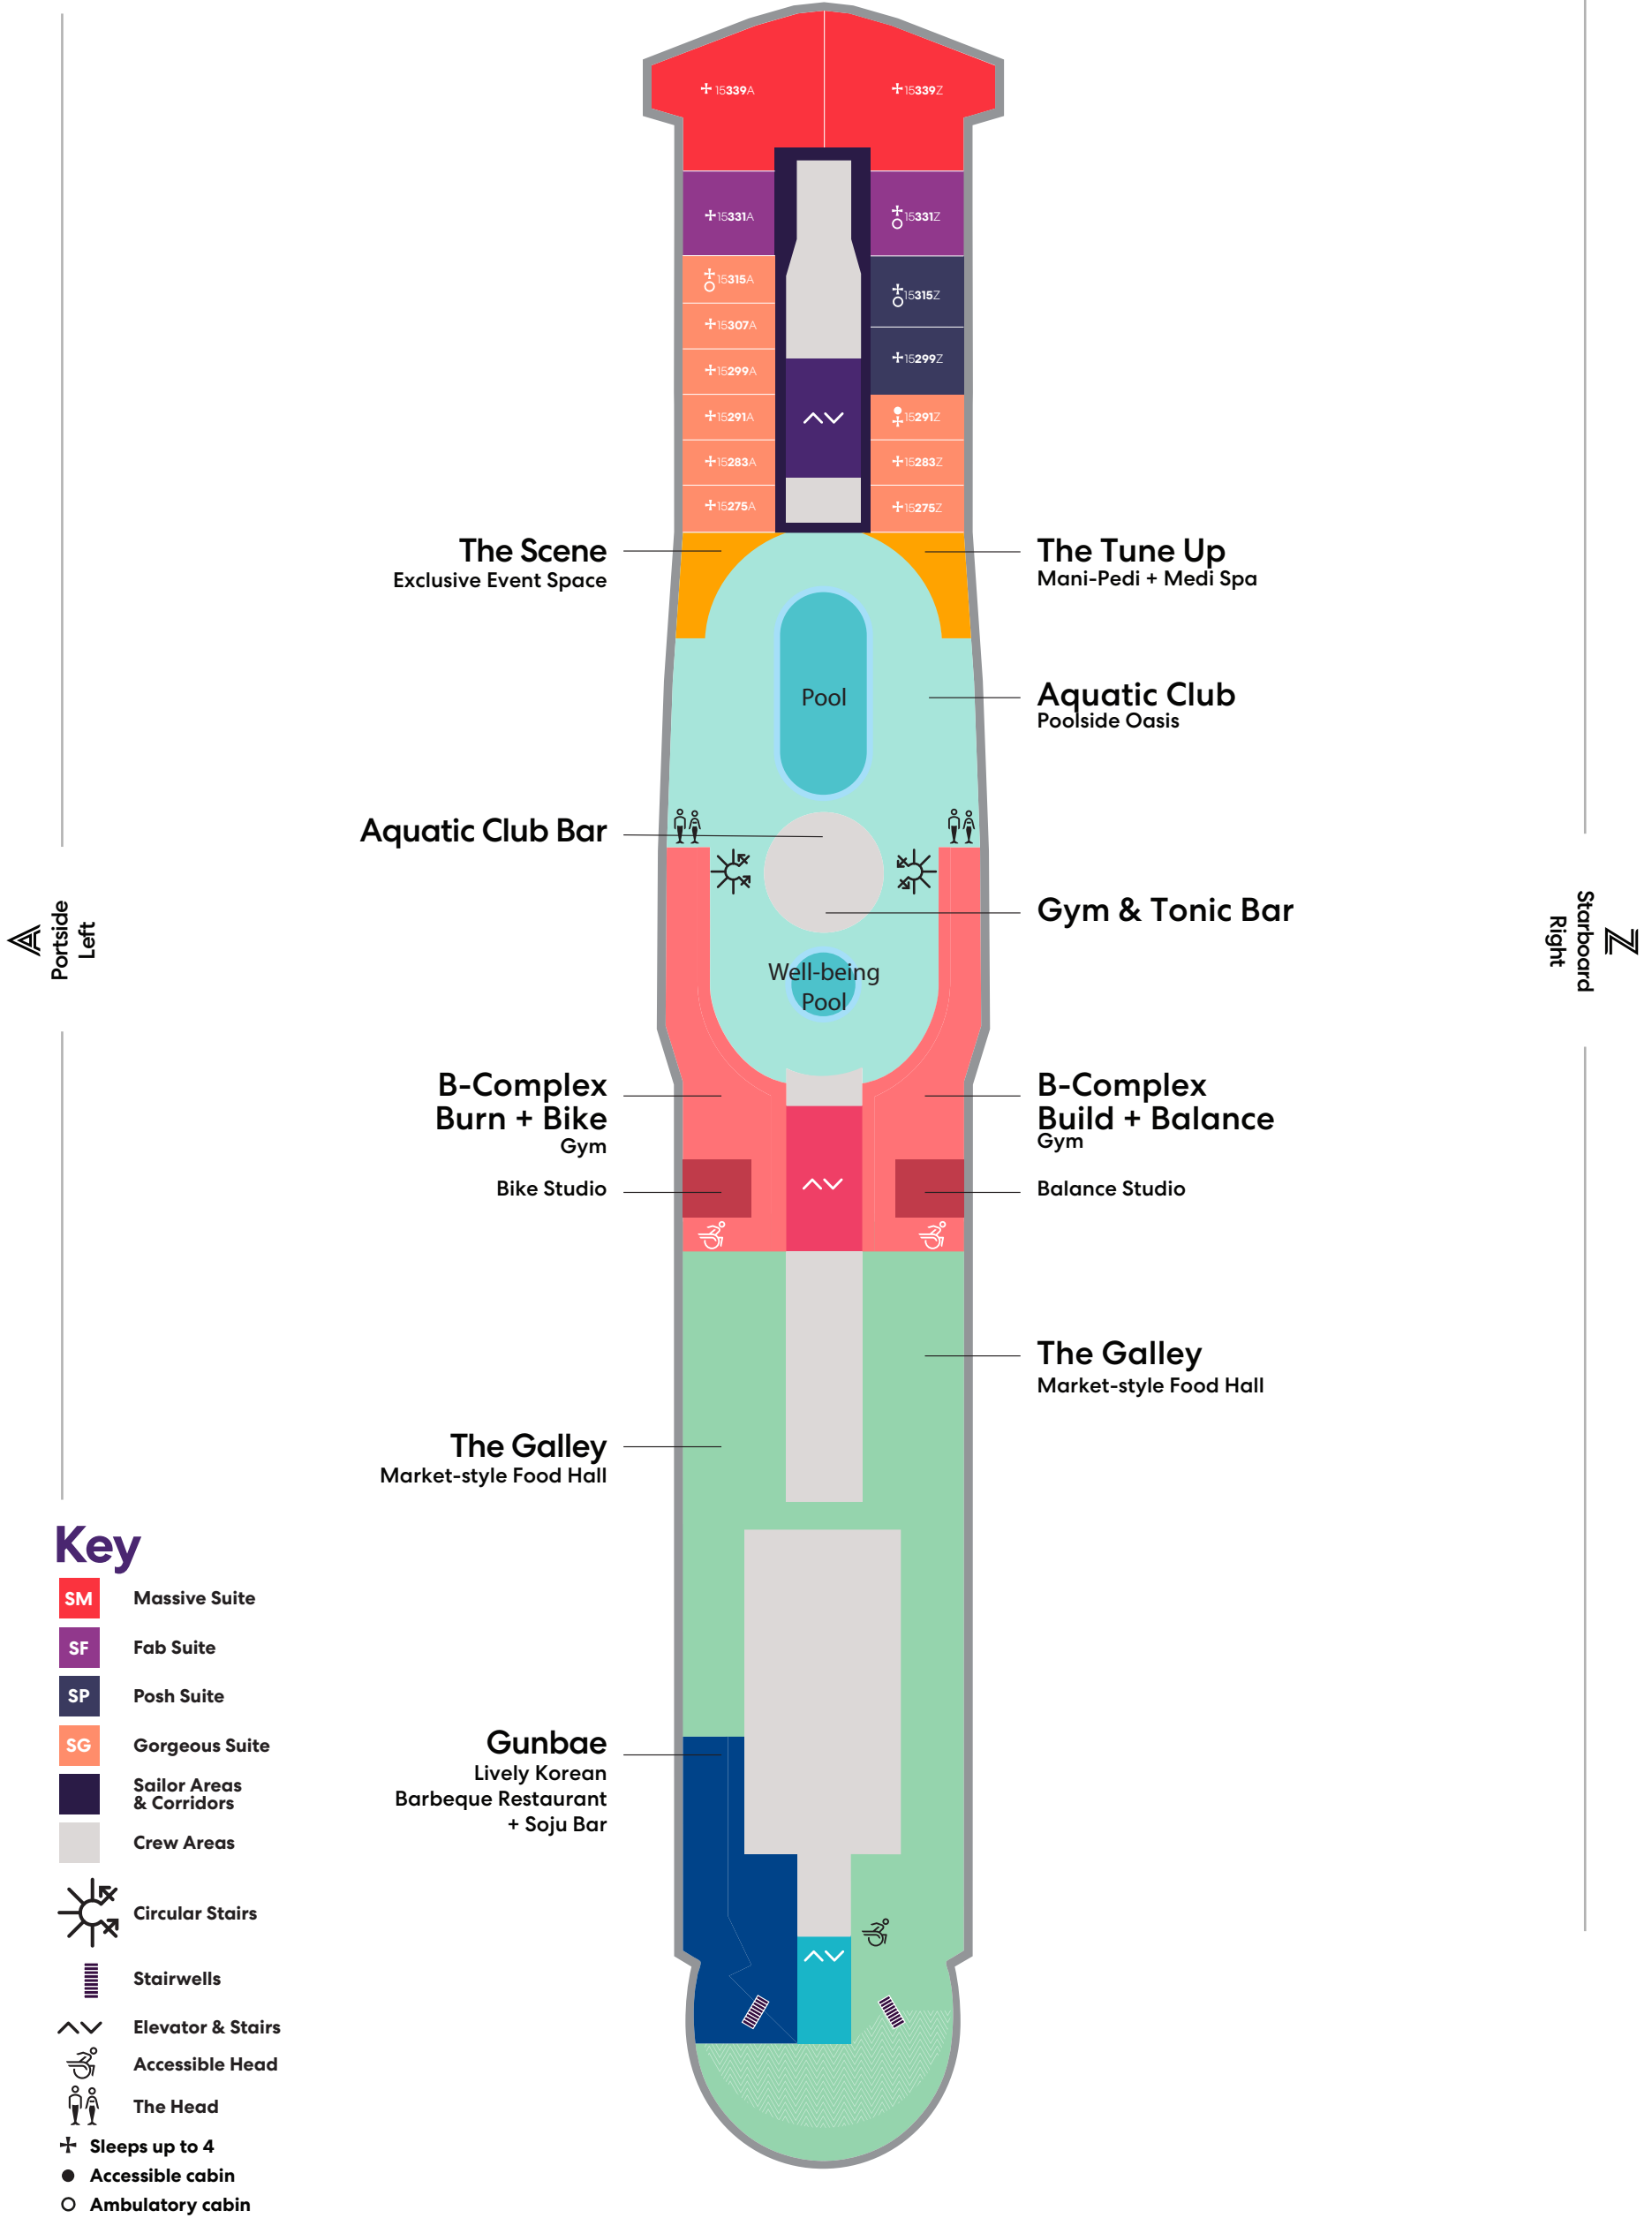

Deck

15

RESILIENT LADY

VOYAGES

Key

- SM Massive Suite
- SF Fab Suite
- SP Posh Suite
- SG Gorgeous Suite
- S Sailor Areas & Corridors
- C Crew Areas
- Circular Stairs
- Stairwells
- Elevator & Stairs
- Accessible Head
- The Head
- + Sleeps up to 4
- Accessible cabin
- Ambulatory cabin