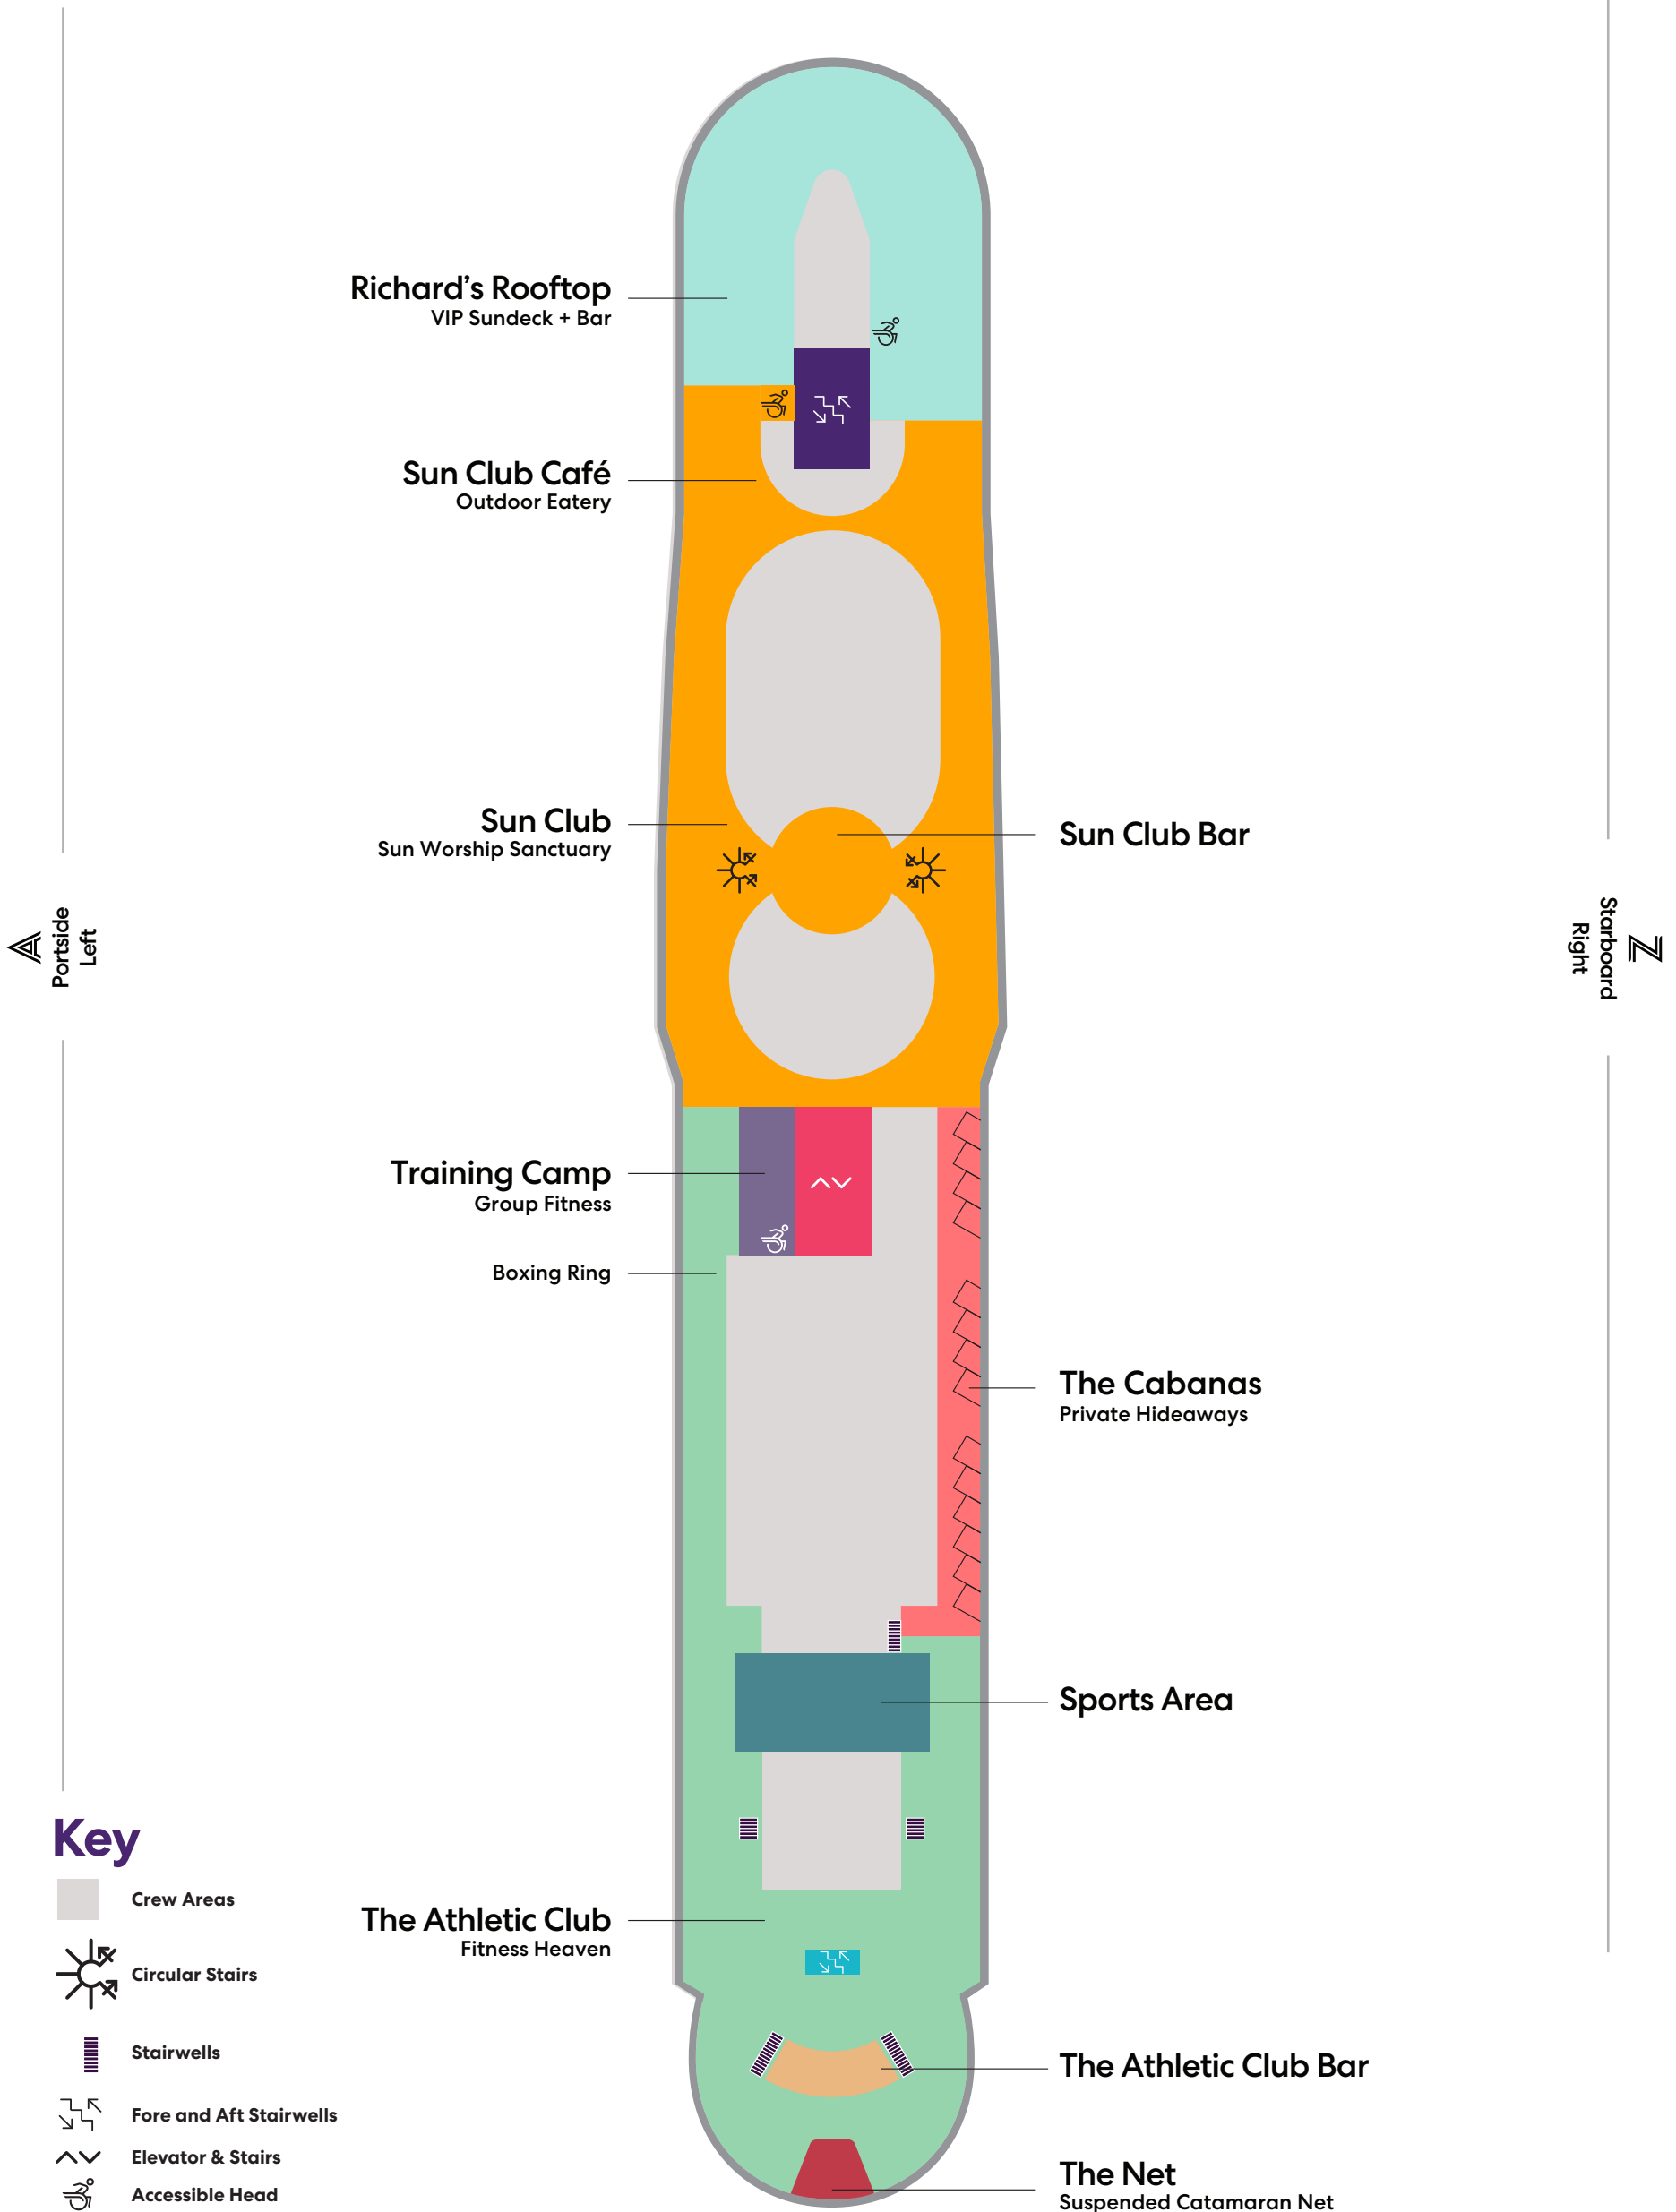

Deck

16

RESILIENT LADY

Key

- Crew Areas
- Circular Stairs
- Stairwells
- Fore and Aft Stairwells
- Elevator & Stairs
- Accessible Head