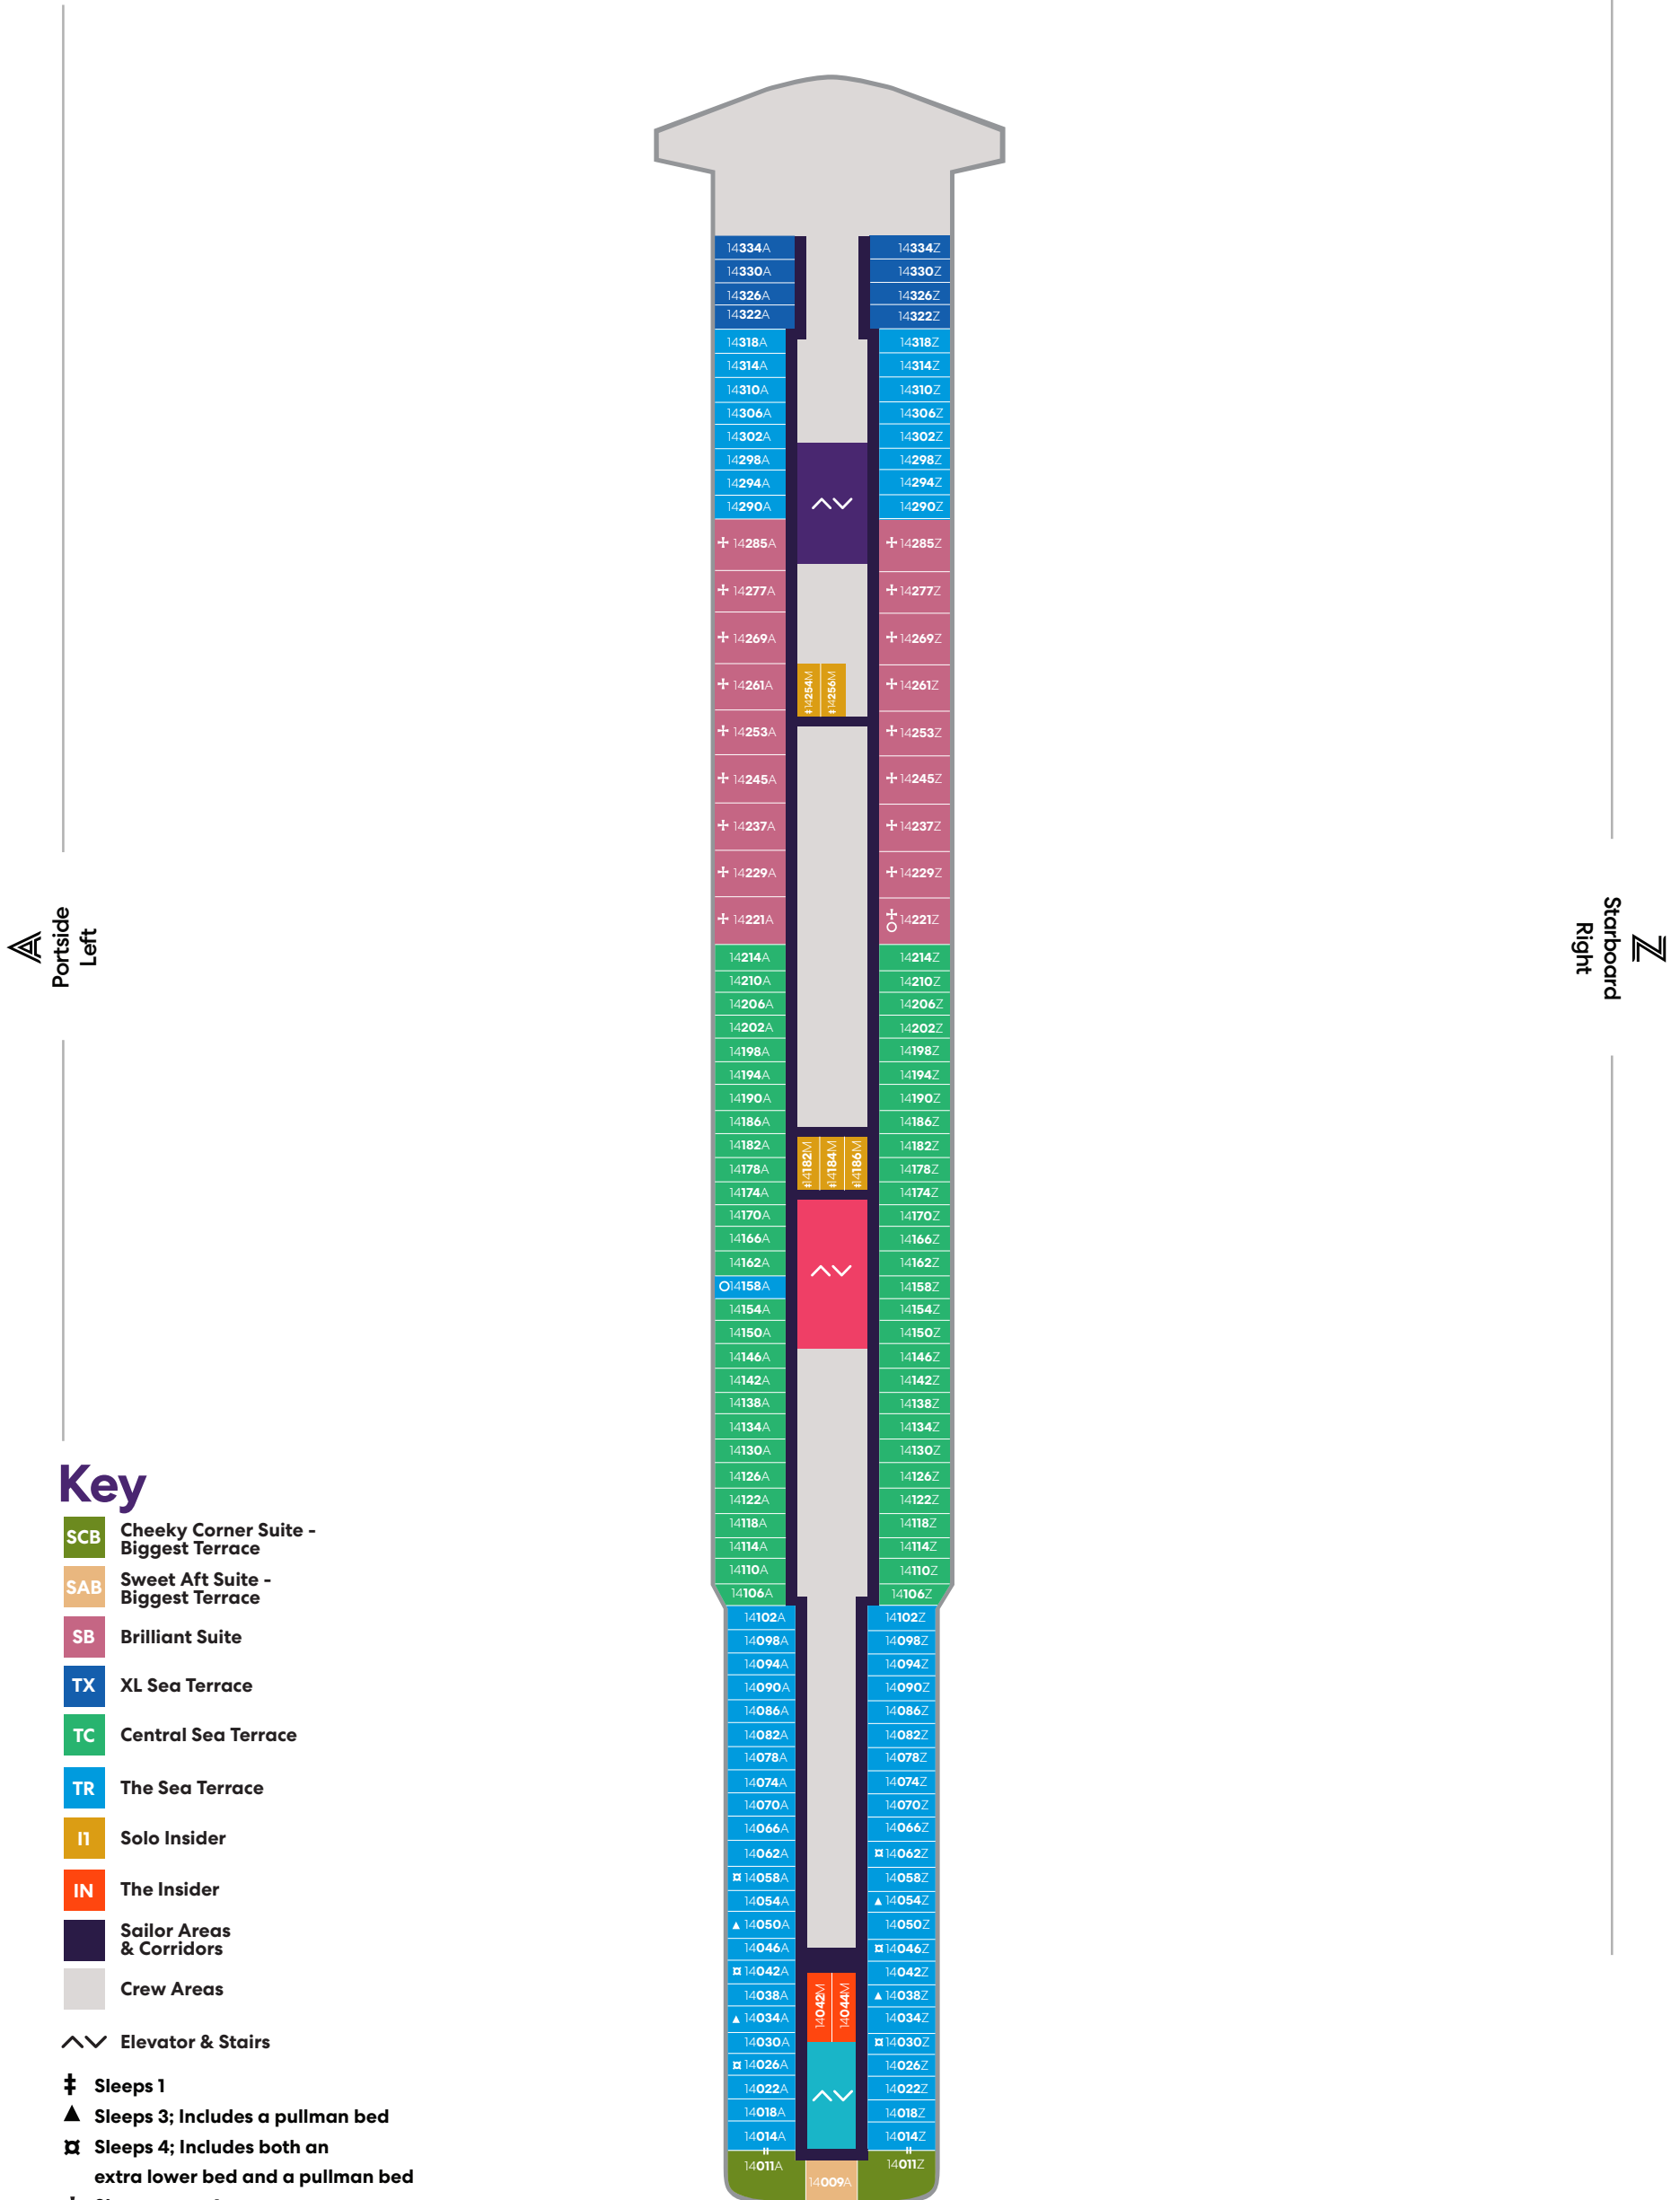

Deck

14

RESILIENT LADY

Key

- SCB Cheeky Corner Suite - Biggest Terrace
- SAB Sweet Aft Suite - Biggest Terrace
- SB Brilliant Suite
- TX XL Sea Terrace
- TC Central Sea Terrace
- TR The Sea Terrace
- II Solo Insider
- IN The Insider
- Sailor Areas & Corridors
- Crew Areas
- ^v Elevator & Stairs
- + Sleeps 1
- ▲ Sleeps 3; Includes a pullman bed
- ▣ Sleeps 4; Includes both an extra lower bed and a pullman bed
- + Sleeps up to 4
- || Connecting cabins
- Ambulatory cabin