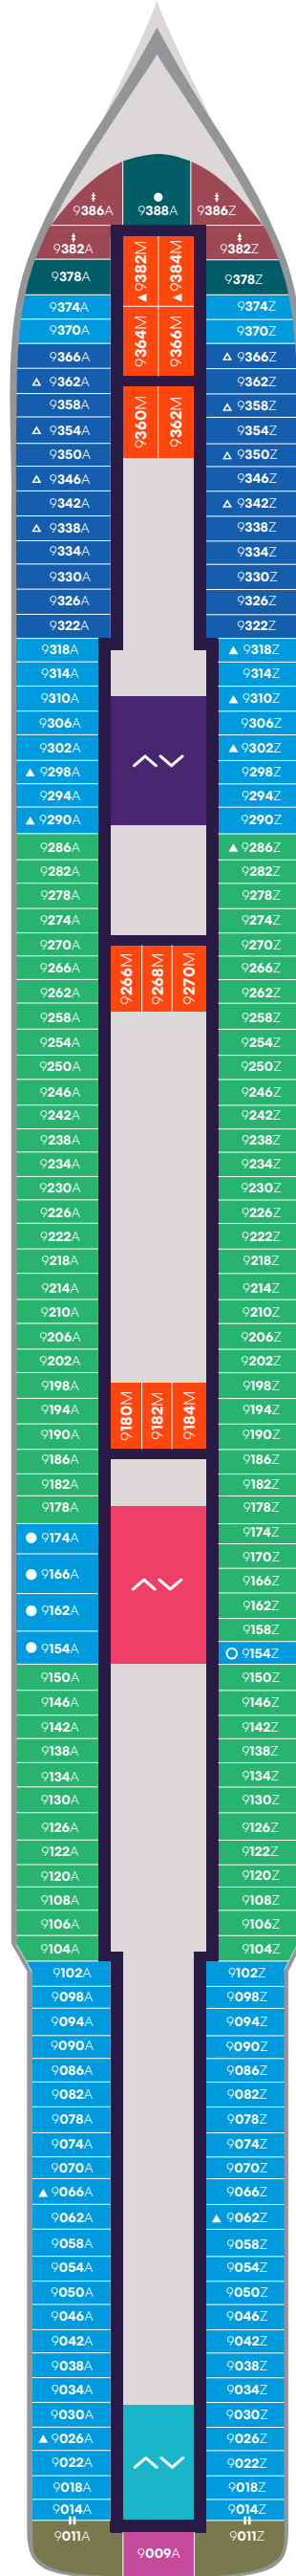

Deck

4

RESILIENT LADY

A Portside Left

Z Starboard Right

Key

Sailor Areas & Corridors

Crew Areas

# RESILIENT LADY

Deck

RESILIENT LADY

Key

-  Crew Areas
-  Circular Stairs
-  Stairwells
-  Elevator & Stairs
-  Accessible Head
-  The Head

Deck

7

RESILIENT LADY

## Key

- SCP Cheeky Corner Suite – Pretty Big Terrace
- SAP Sweet Aft Suite – Pretty Big Terrace
- TX XL Sea Terrace
- TC Central Sea Terrace
- TR The Sea Terrace
- TS Sea Terrace – (Slightly) Smaller Balcony
- II Solo Insider
- Sailor Areas & Corridors
- Crew Areas
- ^v Elevator & Stairs
- ‡ Sleeps 1
- ▲ Sleeps 3; Includes a pullman bed
- △ Sleeps 3; Includes an extra lower bed
- ☒ Sleeps 4; Includes both an extra lower bed and a pullman bed
- Accessible cabin
- Ambulatory cabin
- || Connecting cabins

## Key

- SCP Cheeky Corner Suite – Pretty Big Terrace
- SAP Sweet Aft Suite – Pretty Big Terrace
- TX XL Sea Terrace
- TC Central Sea Terrace
- TR The Sea Terrace
- VI Solo Sea View
- VW The Sea View
- IN The Insider
- Sailor Areas & Corridors
- Crew Areas
- ^v Elevator & Stairs
- ♣ Sleeps 1
- ▲ Sleeps 3; Includes a pullman bed
- △ Sleeps 3; Includes an extra lower bed
- Accessible cabin
- Ambulatory cabin
- || Connecting cabins