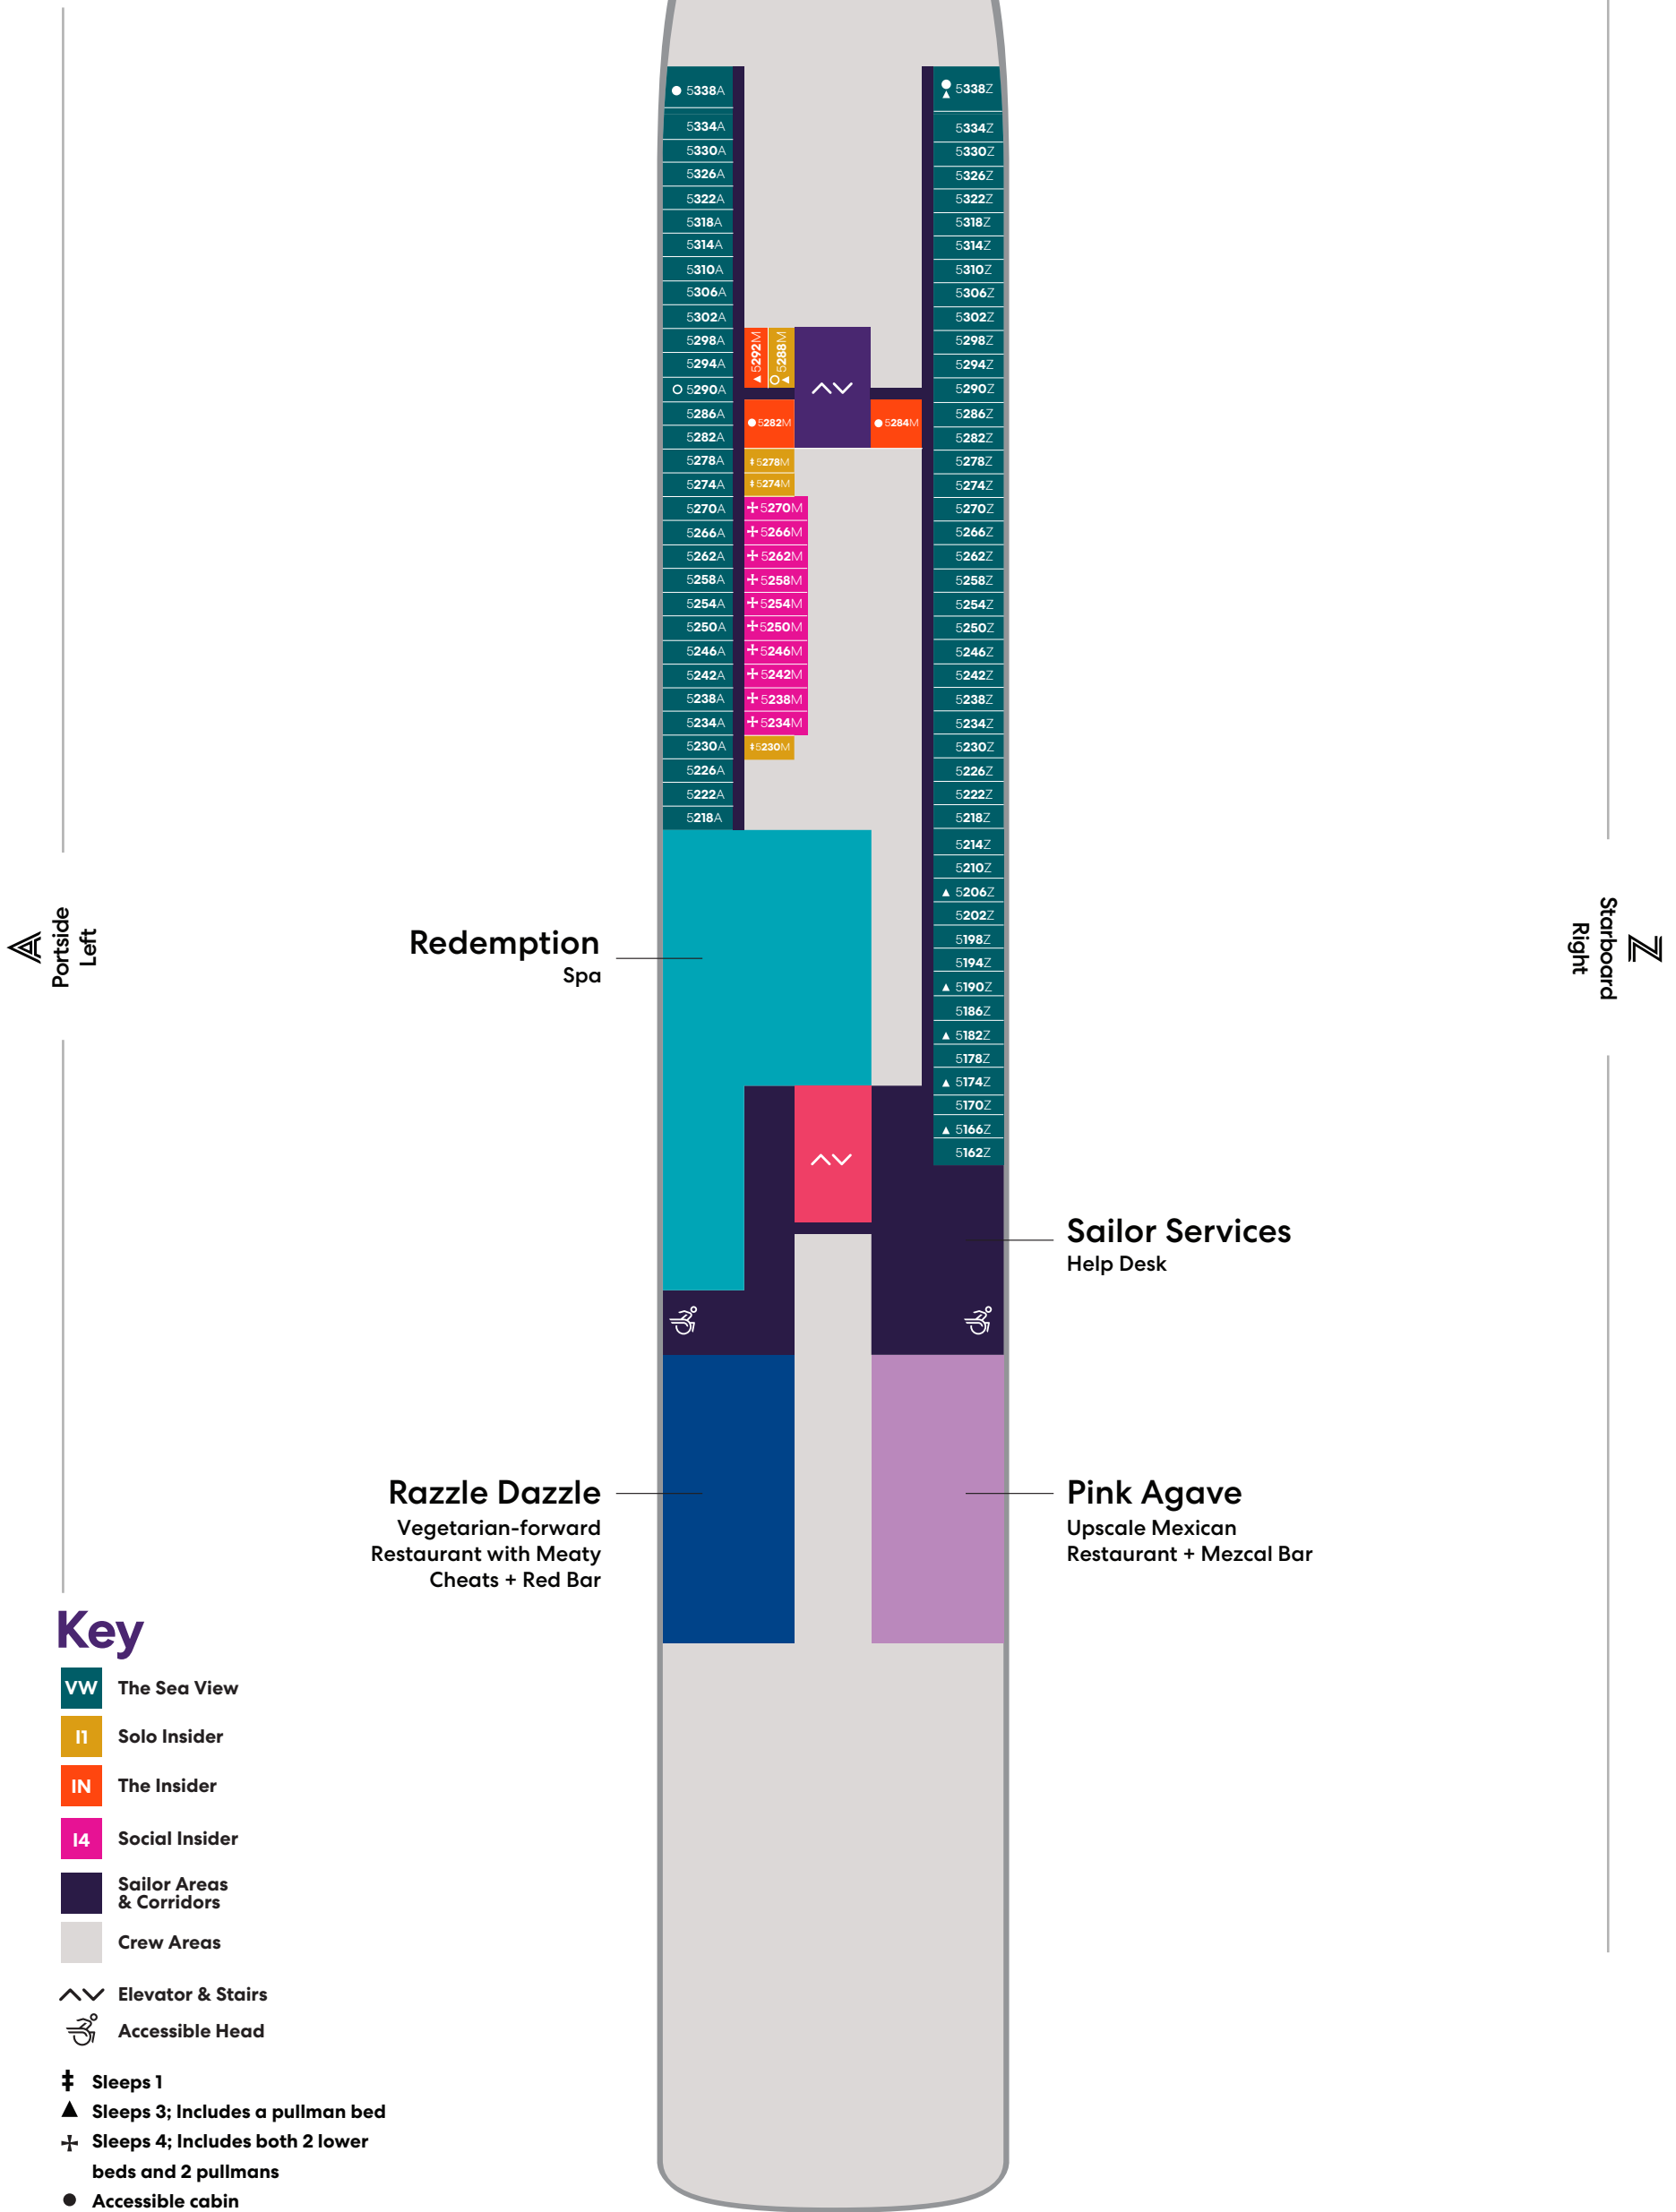

Deck

4

RESILIENT LADY

A Portside Left

Z Starboard Right

Key

Sailor Areas & Corridors

Crew Areas

# RESILIENT LADY

Deck

RESILIENT LADY

Key

-  Crew Areas
-  Circular Stairs
-  Stairwells
-  Elevator & Stairs
-  Accessible Head
-  The Head

Deck

7

RESILIENT LADY

**The Red Room**  
Live Performance Space

**The Groupie**  
Private Karaoke

**The Manor**  
Alluring Nightclub

**Draught Haus**  
Local Tap Room

**The Roundabout**  
Atrium

**Lick Me Till Ice Cream**  
Scoop Shop