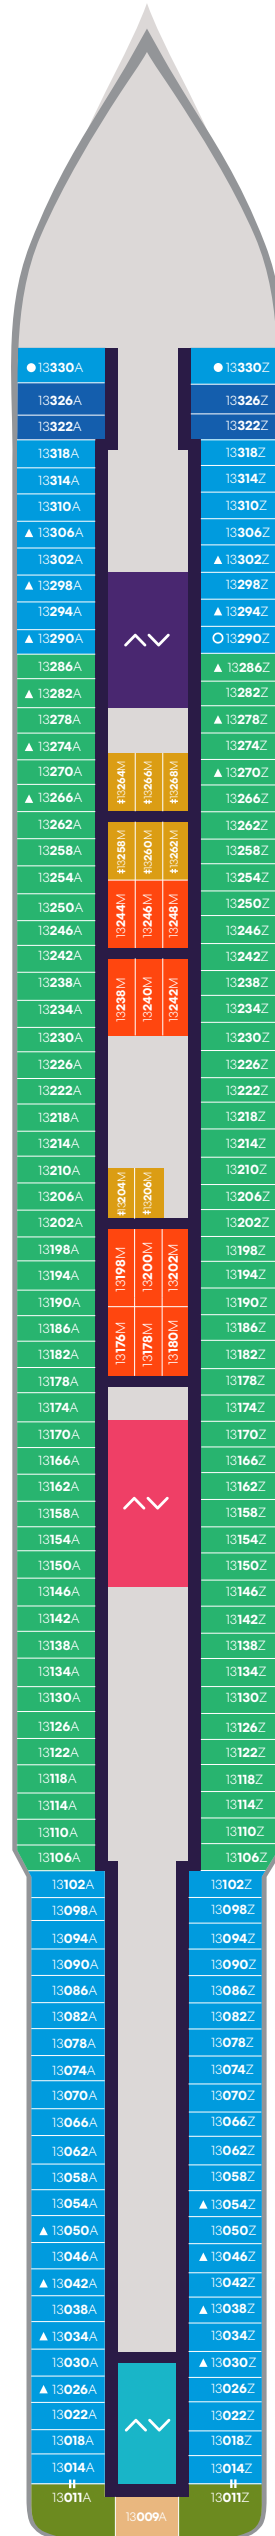

Deck

13

RESILIENT LADY

A
Portside
Left

Z
Starboard
Right

Key

- SCB Cheeky Corner Suite - Biggest Terrace
- SAB Sweet Aft Suite - Biggest Terrace
- TX XL Sea Terrace
- TC Central Sea Terrace
- TR The Sea Terrace
- II Solo Insider
- IN The Insider
- Sailor Areas & Corridors
- Crew Areas
- ^ v Elevator & Stairs
- ‡ Sleeps 1
- ▲ Sleeps 3; Includes a pullman bed
- Accessible cabin
- Ambulatory cabin
- || Connecting cabins