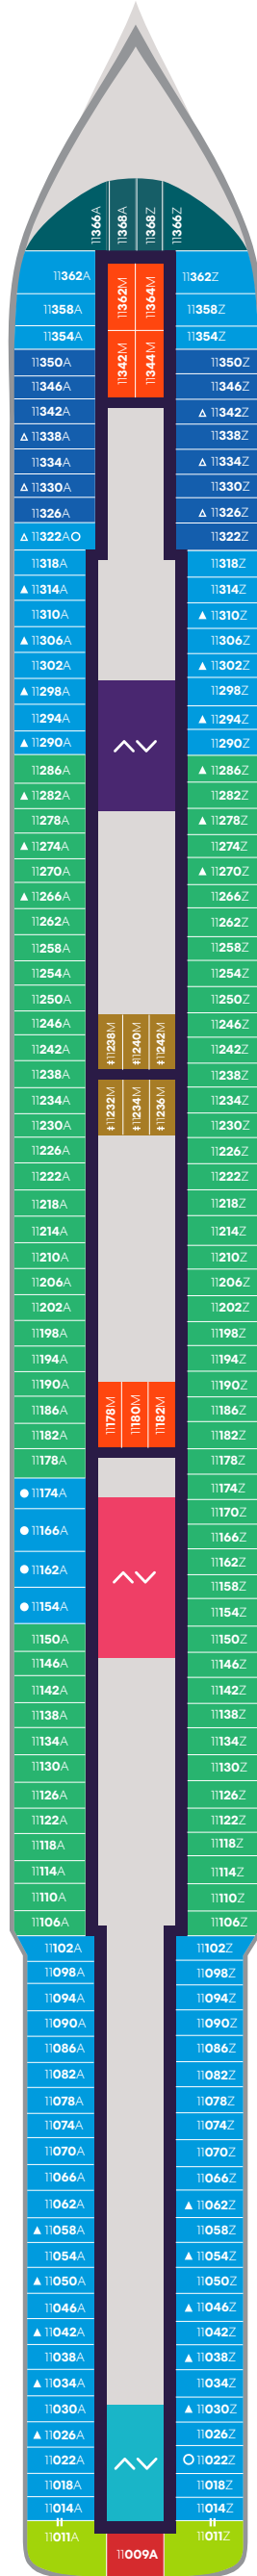

Deck

11

RESILIENT LADY

A Portside Left

Z Starboard Right

Key

- SCE Cheeky Corner Suite – Even Bigger Terrace
- SAE Sweet Aft Suite – Even Bigger Terrace
- TX XL Sea Terrace
- TC Central Sea Terrace
- TR The Sea Terrace
- VW The Sea View
- II Solo Insider
- IN The Insider
- Sailor Areas & Corridors
- Crew Areas
- ^ v Elevator & Stairs
- ‡ Sleeps 1
- ▲ Sleeps 3; Includes a pullman bed
- △ Sleeps 3; Includes an extra lower bed
- Accessible cabin
- Ambulatory cabin
- || Connecting cabins