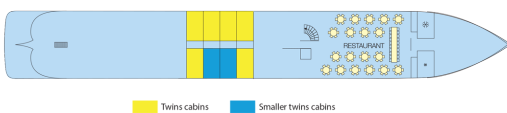

MS Miguel Torga

5 anchors - Douro River - 66 cabins

MS Miguel Torga

The MS Miguel Torga cruises on the Douro River.

Interior design

Cabins

- Upper Deck 2 beds - disabled person 14 m²
- Middle deck 2 beds 12 m²
- Middle deck 2 adjustable twin beds 13 m²
- Middle deck suit 2 beds 15 m²
- Main deck 2 beds 12 m²
- Main deck 2 adjustable twin beds 13 m²
- Upper deck 2 adjustable twin beds 13 m²
- Upper deck 2 beds - Suit 19 m²

Decks and technical details

MAIN DECK 8 cabins

Year Built : 2017
Guest capacity : 132
Number of cabins : 66
Width : 11.40
Length : 80
Number of decks : 3
Elevators
Cabins outside
PRM cabins

MIDDLE DECK 24 cabins