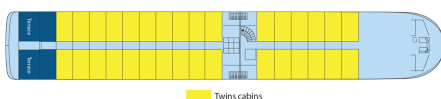

MS Miguel Torga

5 anchors - Douro River - 66 cabins

MS Miguel Torga

The MS Miguel Torga cruises on the Douro River.

Interior design

Cabins

- Upper Deck 2 beds - disabled person 14 m²
- Middle deck 2 beds 12 m²
- Middle deck 2 adjustable twin beds 13 m²
- Middle deck suit 2 beds 15 m²
- Main deck 2 beds 12 m²
- Main deck 2 adjustable twin beds 13 m²
- Upper deck 2 adjustable twin beds 13 m²
- Upper deck 2 beds - Suit 19 m²

Decks and technical details

MAIN DECK 8 cabins

Year Built : 2017
Guest capacity : 132
Number of cabins : 66
Width : 11.40
Length : 80
Number of decks : 3
Elevators
Cabins outside
PRM cabins

MIDDLE DECK 24 cabins

UPPER DECK 34 cabins

SUN DECK

MAIN DECK : RESTAURANT

MIDDLE DECK : LOUNGE BAR WITH DANCEFLOOR - RECEPTION DESK

SUN DECK : SUN DECK