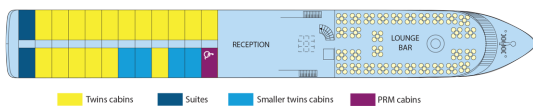

MS Miguel Torga

5 anchors - Douro River - 66 cabins

MS Miguel Torga

The MS Miguel Torga cruises on the Douro River.

Interior design

Cabins

- Upper Deck 2 beds - disabled person 14 m²
- Middle deck 2 beds 12 m²
- Middle deck 2 adjustable twin beds 13 m²
- Middle deck suit 2 beds 15 m²
- Main deck 2 beds 12 m²
- Main deck 2 adjustable twin beds 13 m²
- Upper deck 2 adjustable twin beds 13 m²
- Upper deck 2 beds - Suit 19 m²

Decks and technical details

MAIN DECK 8 cabins

Year Built : 2017
Guest capacity : 132
Number of cabins : 66
Width : 11.40
Length : 80
Number of decks : 3
Elevators
Cabins outside
PRM cabins

MIDDLE DECK 24 cabins