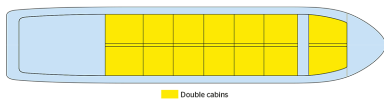

Cabins

- Main deck 2 beds 16 m²
- Main deck 2 beds 16 m²
- Upper deck 2 beds 16 m²

Cabins equipments

The RV Indochine cabins are spacious (16 square meters), comfortable and luminous with their two big windows.

MAIN DECK

Year Built : 2008

Guest capacity : 48

Number of cabins : 24

Width : 11

Length : 51

Draft : 1.6

Number of decks : 3