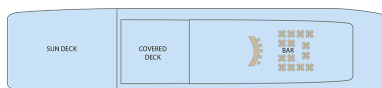

MAIN DECK

Year Built : 2008

Guest capacity : 48

Number of cabins : 24

Width : 11

Length : 51

Draft : 1.6

Number of decks : 3

Cabins outside

UPPER DECK

SUN DECK

UPPER DECK : RESTAURANT

SUN DECK : LOUNGE BAR - SUN DECK