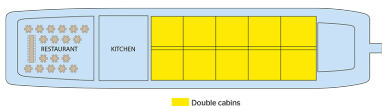

UPPER DECK

SUN DECK