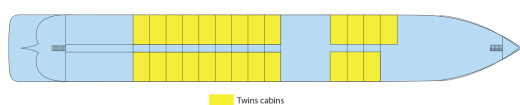

MS Gérard Schmitter

5 anchors - Rhine River - 87 cabins

MS Gérard Schmitter

The MS Gérard Schmitter sails on the Rhine River.

Interior design

Cabins

- Middle Deck 1 double bed 13 m²
- Upper Deck 2 beds - disabled person 13 m²
- Middle deck 2 adjustable twin beds 12 m²
- Main Deck 1 double bed 13 m²
- Main deck 2 adjustable twin beds 12 m²
- Upper Deck 1 double bed 13 m²
- Upper deck 2 adjustable twin beds 12 m²

Decks and technical details

MAIN DECK 25 cabins

MIDDLE DECK 21 cabins

UPPER DECK 41 cabins

Year Built : 2012
Guest capacity : 174
Number of cabins : 87
Width : 11.40
Length : 110
Number of decks : 3
Elevators
Cabins outside
PRM cabins