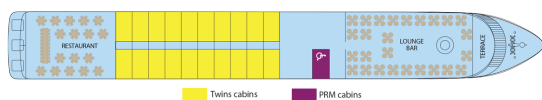

MS Gérard Schmitter

5 anchors - Rhine River - 87 cabins

MS Gérard Schmitter

The MS Gérard Schmitter sails on the Rhine River.

Interior design

Cabins

- Middle Deck 1 double bed 13 m²
- Upper Deck 2 beds - disabled person 13 m²
- Middle deck 2 adjustable twin beds 12 m²
- Main Deck 1 double bed 13 m²
- Main deck 2 adjustable twin beds 12 m²
- Upper Deck 1 double bed 13 m²
- Upper deck 2 adjustable twin beds 12 m²

Decks and technical details

MAIN DECK 25 cabins

MIDDLE DECK 21 cabins

UPPER DECK 41 cabins

Year Built : 2012
Guest capacity : 174
Number of cabins : 87
Width : 11.40
Length : 110
Number of decks : 3
Elevators
Cabins outside
PRM cabins

SUN DECK

MIDDLE DECK : RESTAURANT - RECEPTION DESK - LOUNGE BAR WITH DANCEFLOOR

UPPER DECK : PIANORAMABAR - TERRACE

SUN DECK : FITNESS - SUN DECK