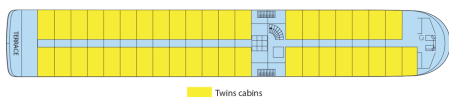

MS Gérard Schmitter

5 anchors - Rhine River - 87 cabins

MS Gérard Schmitter

The MS Gérard Schmitter sails on the Rhine River.

Interior design

Cabins

- Middle Deck 1 double bed 13 m²
- Upper Deck 2 beds - disabled person 13 m²
- Middle deck 2 adjustable twin beds 12 m²
- Main Deck 1 double bed 13 m²
- Main deck 2 adjustable twin beds 12 m²
- Upper Deck 1 double bed 13 m²
- Upper deck 2 adjustable twin beds 12 m²

Decks and technical details

MAIN DECK 25 cabins

MIDDLE DECK 21 cabins

UPPER DECK 41 cabins

Year Built : 2012
Guest capacity : 174
Number of cabins : 87
Width : 11.40
Length : 110
Number of decks : 3
Elevators
Cabins outside
PRM cabins

SUN DECK

MIDDLE DECK : RESTAURANT - RECEPTION DESK - LOUNGE BAR WITH DANCEFLOOR

UPPER DECK : PIANORAMABAR - TERRACE

SUN DECK : FITNESS - SUN DECK