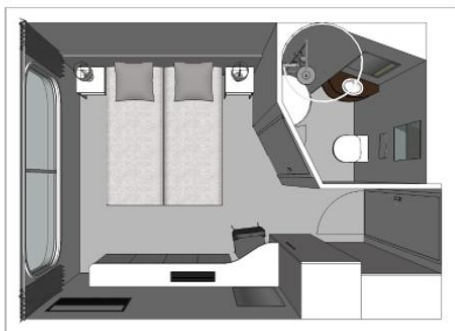

MS Gérard Schmitter

5 anchors - Rhine River - 87 cabins

MS Gérard Schmitter

The MS Gérard Schmitter sails on the Rhine River.

Interior design

Cabins

- Middle Deck 1 double bed 13 m²
- Upper Deck 2 beds - disabled person 13 m²
- Middle deck 2 adjustable twin beds 12 m²
- Main Deck 1 double bed 13 m²
- Main deck 2 adjustable twin beds 12 m²
- Upper Deck 1 double bed 13 m²
- Upper deck 2 adjustable twin beds 12 m²

Cabins equipments

- TV
- Telephone (for internal calls only)
- Bathroom with shower and toilet
- Towels
- Safe
- Independent air-conditioning
- Electricity 220V
- Wi-Fi

Please note that there is no laundry service on board the ship.

Decks and technical details

MAIN DECK 25 cabins

MIDDLE DECK 21 cabins

UPPER DECK 41 cabins

Year Built : 2012
Guest capacity : 174
Number of cabins : 87
Width : 11.40
Length : 110
Number of decks : 3
Elevators
Cabins outside
PRM cabins