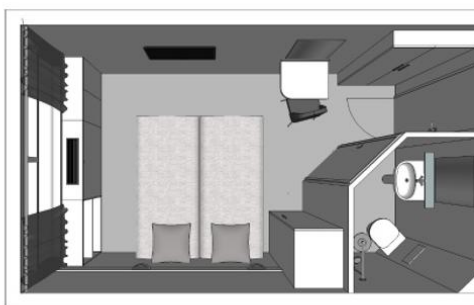

## Interior design

## Cabins

- Main Deck 1 double bed 11 m<sup>2</sup>
- Main deck 1 single bed 9 m<sup>2</sup>
- Main deck 2 adjustable twin beds 11 m<sup>2</sup>
- Main deck Suite 1 double bed - Suite 14 m<sup>2</sup>
- Upper Deck 1 double bed - disabled person 11 m<sup>2</sup>
- Upper deck 2 adjustable twin beds 11 m<sup>2</sup>