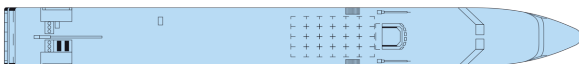

UPPER DECK : RESTAURANT - RECEPTION DESK - LOUNGE BAR WITH DANCEFLOOR

SUN DECK : FITNESS - SUN DECK