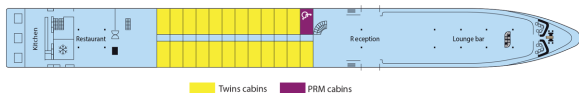

UPPER DECK 24 cabins

SUN DECK