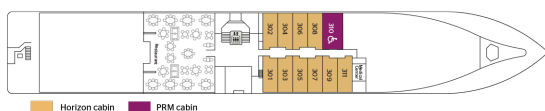

MV La Belle des Océans

5 anchors - - 65 cabins

MV La Belle des Océans

The MV La Belle des Océans is the second maritime vessel of the CroisiEurope fleet.

Interior design

Cabins

- HORIZON CABINS (DECK 3) 17 m²
- HORIZON SUITE (DECK 3) - DISABLED PERSON 0 m²
- HORIZON CABIN (DECK 4) 17 m²
- HORIZON CABIN (DECK 5) 17 m²
- OCEAN SUITE WITH 1 SPARE BED (DECK 6) 38 m²
- PANORAMA SUITE (DECK 6) 25 m²
- PANORAMA SUITE (DECK 6) CU 19 m²
- RIVIERA SUITE WITH 1 SPARE BED (DECK 6) 26 m²
- RIVIERA SUITE (DECK 6) 26 m²

Decks and technical details

DECK 3 11 cabins

DECK 4 24 cabins

Year Built : 1990
Year Renovated : 2014
Guest capacity : 130
Number of cabins : 65
Width : 15
Length : 103
Number of decks : 7
Cabins outside
Outdoor Pool
Beauty salon
Spa
Suites