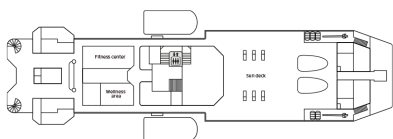

MV La Belle des Océans

5 anchors - - 65 cabins

MV La Belle des Océans

The MV La Belle des Océans is the second maritime vessel of the CroisiEurope fleet.

Interior design

Cabins

- HORIZON CABINS (DECK 3) 17 m²
- HORIZON SUITE (DECK 3) - DISABLED PERSON 0 m²
- HORIZON CABIN (DECK 4) 17 m²
- HORIZON CABIN (DECK 5) 17 m²
- OCEAN SUITE WITH 1 SPARE BED (DECK 6) 38 m²
- PANORAMA SUITE (DECK 6) 25 m²
- PANORAMA SUITE (DECK 6) CU 19 m²
- RIVIERA SUITE WITH 1 SPARE BED (DECK 6) 26 m²
- RIVIERA SUITE (DECK 6) 26 m²

Decks and technical details

DECK 3 11 cabins

DECK 4 24 cabins

Year Built : 1990
Year Renovated : 2014
Guest capacity : 130
Number of cabins : 65
Width : 15
Length : 103
Number of decks : 7
Cabins outside
Outdoor Pool
Beauty salon
Spa
Suites

DECK 5 16 cabins

DECK 6 14 cabins

DECK 7

DECK 3 : RESTAURANT

DECK 4 : EXPLORER LOUNGE AND BAR - RECEPTION DESK

DECK 5 : SWIMMING POOL - GRILL RESTAURANT - DISCOVERER LOUNGE BAR

DECK 7 : SUN DECK - FITNESS CENTER - BEAUTY SALON