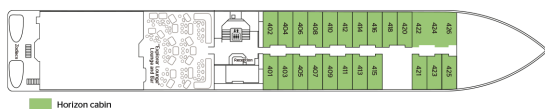

MV La Belle des Océans

5 anchors - - 65 cabins

MV La Belle des Océans

The MV La Belle des Océans is the second maritime vessel of the CroisiEurope fleet.

Interior design

Cabins

- HORIZON CABINS (DECK 3) 17 m²
- HORIZON SUITE (DECK 3) - DISABLED PERSON 0 m²
- HORIZON CABIN (DECK 4) 17 m²
- HORIZON CABIN (DECK 5) 17 m²
- OCEAN SUITE WITH 1 SPARE BED (DECK 6) 38 m²
- PANORAMA SUITE (DECK 6) 25 m²
- PANORAMA SUITE (DECK 6) CU 19 m²
- RIVIERA SUITE WITH 1 SPARE BED (DECK 6) 26 m²
- RIVIERA SUITE (DECK 6) 26 m²

Decks and technical details

DECK 3 11 cabins

DECK 4 24 cabins

Year Built : 1990
Year Renovated : 2014
Guest capacity : 130
Number of cabins : 65
Width : 15
Length : 103
Number of decks : 7
Cabins outside
Outdoor Pool
Beauty salon
Spa
Suites