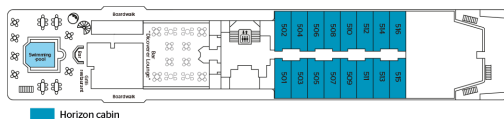

MV La Belle des Océans

5 anchors - - 65 cabins

MV La Belle des Océans

The MV La Belle des Océans is the second maritime vessel of the CroisiEurope fleet.

Interior design

Cabins

- HORIZON CABINS (DECK 3) 17 m²
- HORIZON SUITE (DECK 3) - DISABLED PERSON 0 m²
- HORIZON CABIN (DECK 4) 17 m²
- HORIZON CABIN (DECK 5) 17 m²
- OCEAN SUITE WITH 1 SPARE BED (DECK 6) 38 m²
- PANORAMA SUITE (DECK 6) 25 m²
- PANORAMA SUITE (DECK 6) CU 19 m²
- RIVIERA SUITE WITH 1 SPARE BED (DECK 6) 26 m²
- RIVIERA SUITE (DECK 6) 26 m²

Decks and technical details

DECK 3 11 cabins

DECK 4 24 cabins

Year Built : 1990
Year Renovated : 2014
Guest capacity : 130
Number of cabins : 65
Width : 15
Length : 103
Number of decks : 7
Cabins outside
Outdoor Pool
Beauty salon
Spa
Suites

DECK 5 16 cabins

DECK 6 14 cabins

DECK 7

DECK 3 : RESTAURANT

DECK 4 : EXPLORER LOUNGE AND BAR - RECEPTION DESK

DECK 5 : SWIMMING POOL - GRILL RESTAURANT - DISCOVERER LOUNGE BAR

DECK 7 : SUN DECK - FITNESS CENTER - BEAUTY SALON