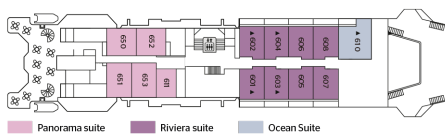

MV La Belle des Océans

5 anchors - - 65 cabins

MV La Belle des Océans

The MV La Belle des Océans is the second maritime vessel of the CroisiEurope fleet.

Interior design

Cabins

- HORIZON CABINS (DECK 3) 17 m²
- HORIZON SUITE (DECK 3) - DISABLED PERSON 0 m²
- HORIZON CABIN (DECK 4) 17 m²
- HORIZON CABIN (DECK 5) 17 m²
- OCEAN SUITE WITH 1 SPARE BED (DECK 6) 38 m²
- PANORAMA SUITE (DECK 6) 25 m²
- PANORAMA SUITE (DECK 6) CU 19 m²
- RIVIERA SUITE WITH 1 SPARE BED (DECK 6) 26 m²
- RIVIERA SUITE (DECK 6) 26 m²

Decks and technical details

DECK 3 11 cabins

DECK 4 24 cabins

Year Built : 1990
Year Renovated : 2014
Guest capacity : 130
Number of cabins : 65
Width : 15
Length : 103
Number of decks : 7
Cabins outside
Outdoor Pool
Beauty salon
Spa
Suites

DECK 5 16 cabins

DECK 6 14 cabins

DECK 7

DECK 3 : RESTAURANT

DECK 4 : EXPLORER LOUNGE AND BAR - RECEPTION DESK

DECK 5 : SWIMMING POOL - GRILL RESTAURANT - DISCOVERER LOUNGE BAR

DECK 7 : SUN DECK - FITNESS CENTER - BEAUTY SALON